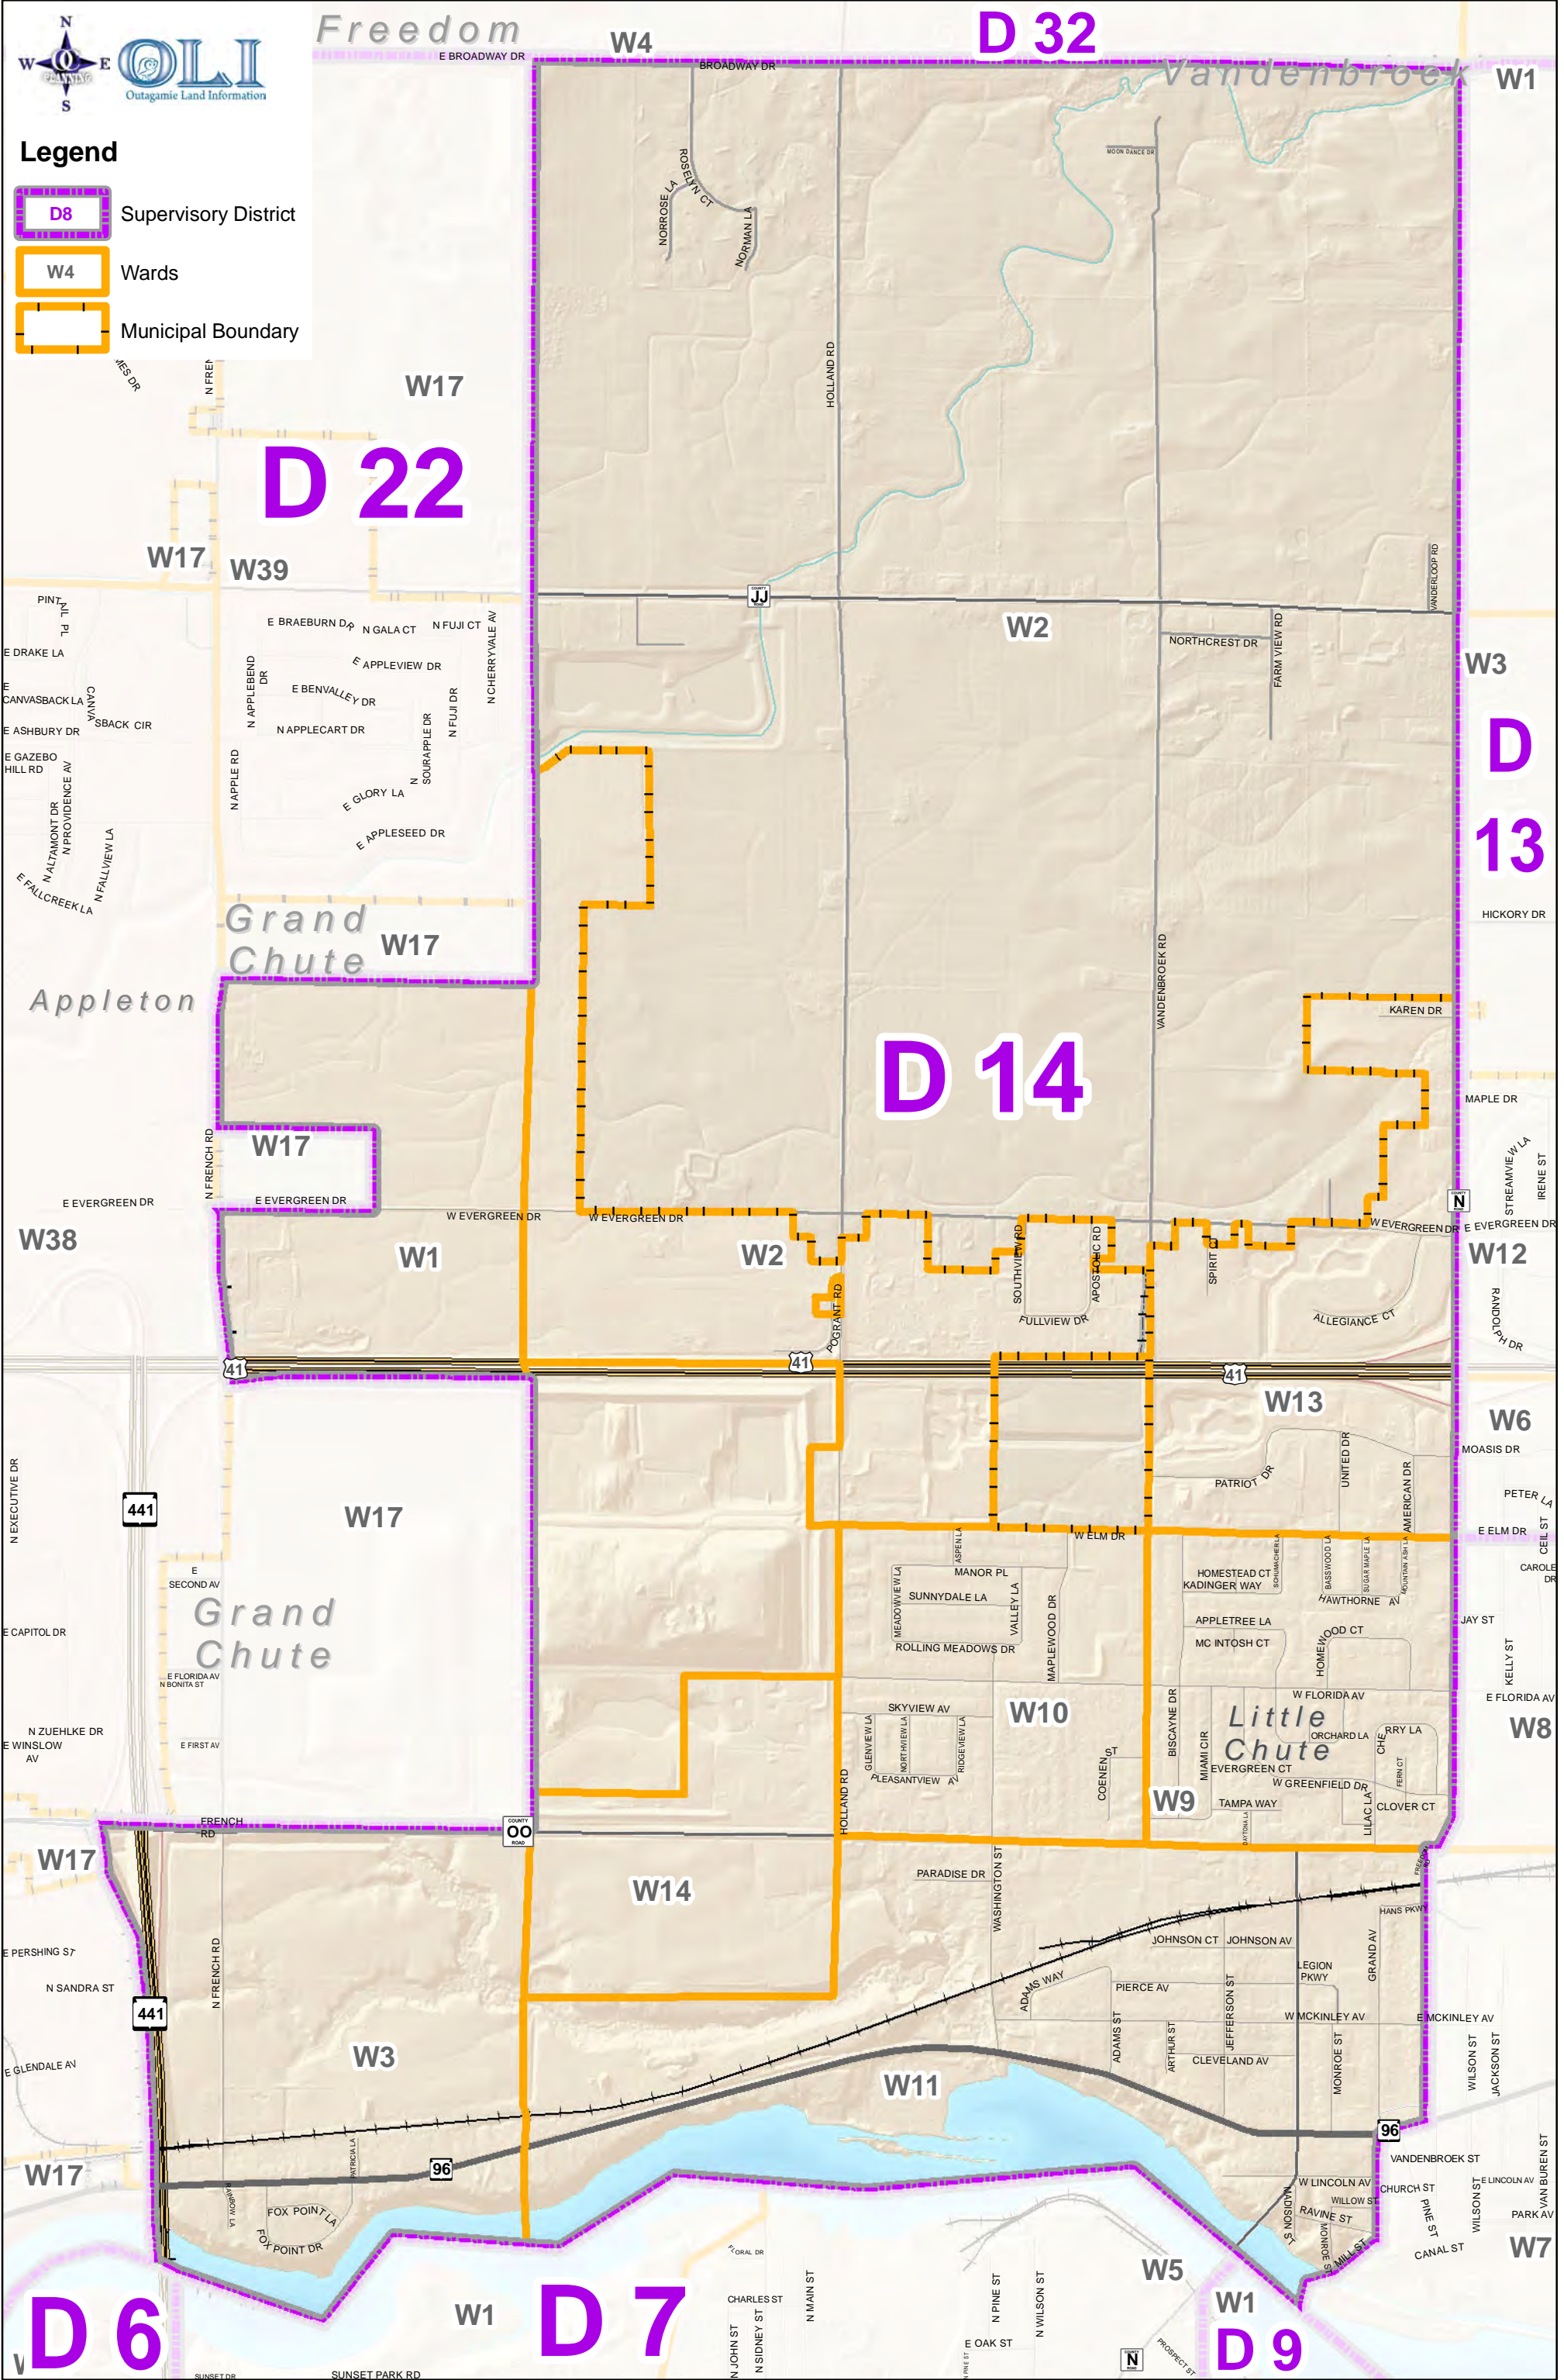

Legend

- D8 Supervisory District
- W4 Wards
- Municipal Boundary

D 6

D 7

D 9

D 22

D 14

D 13

D 32