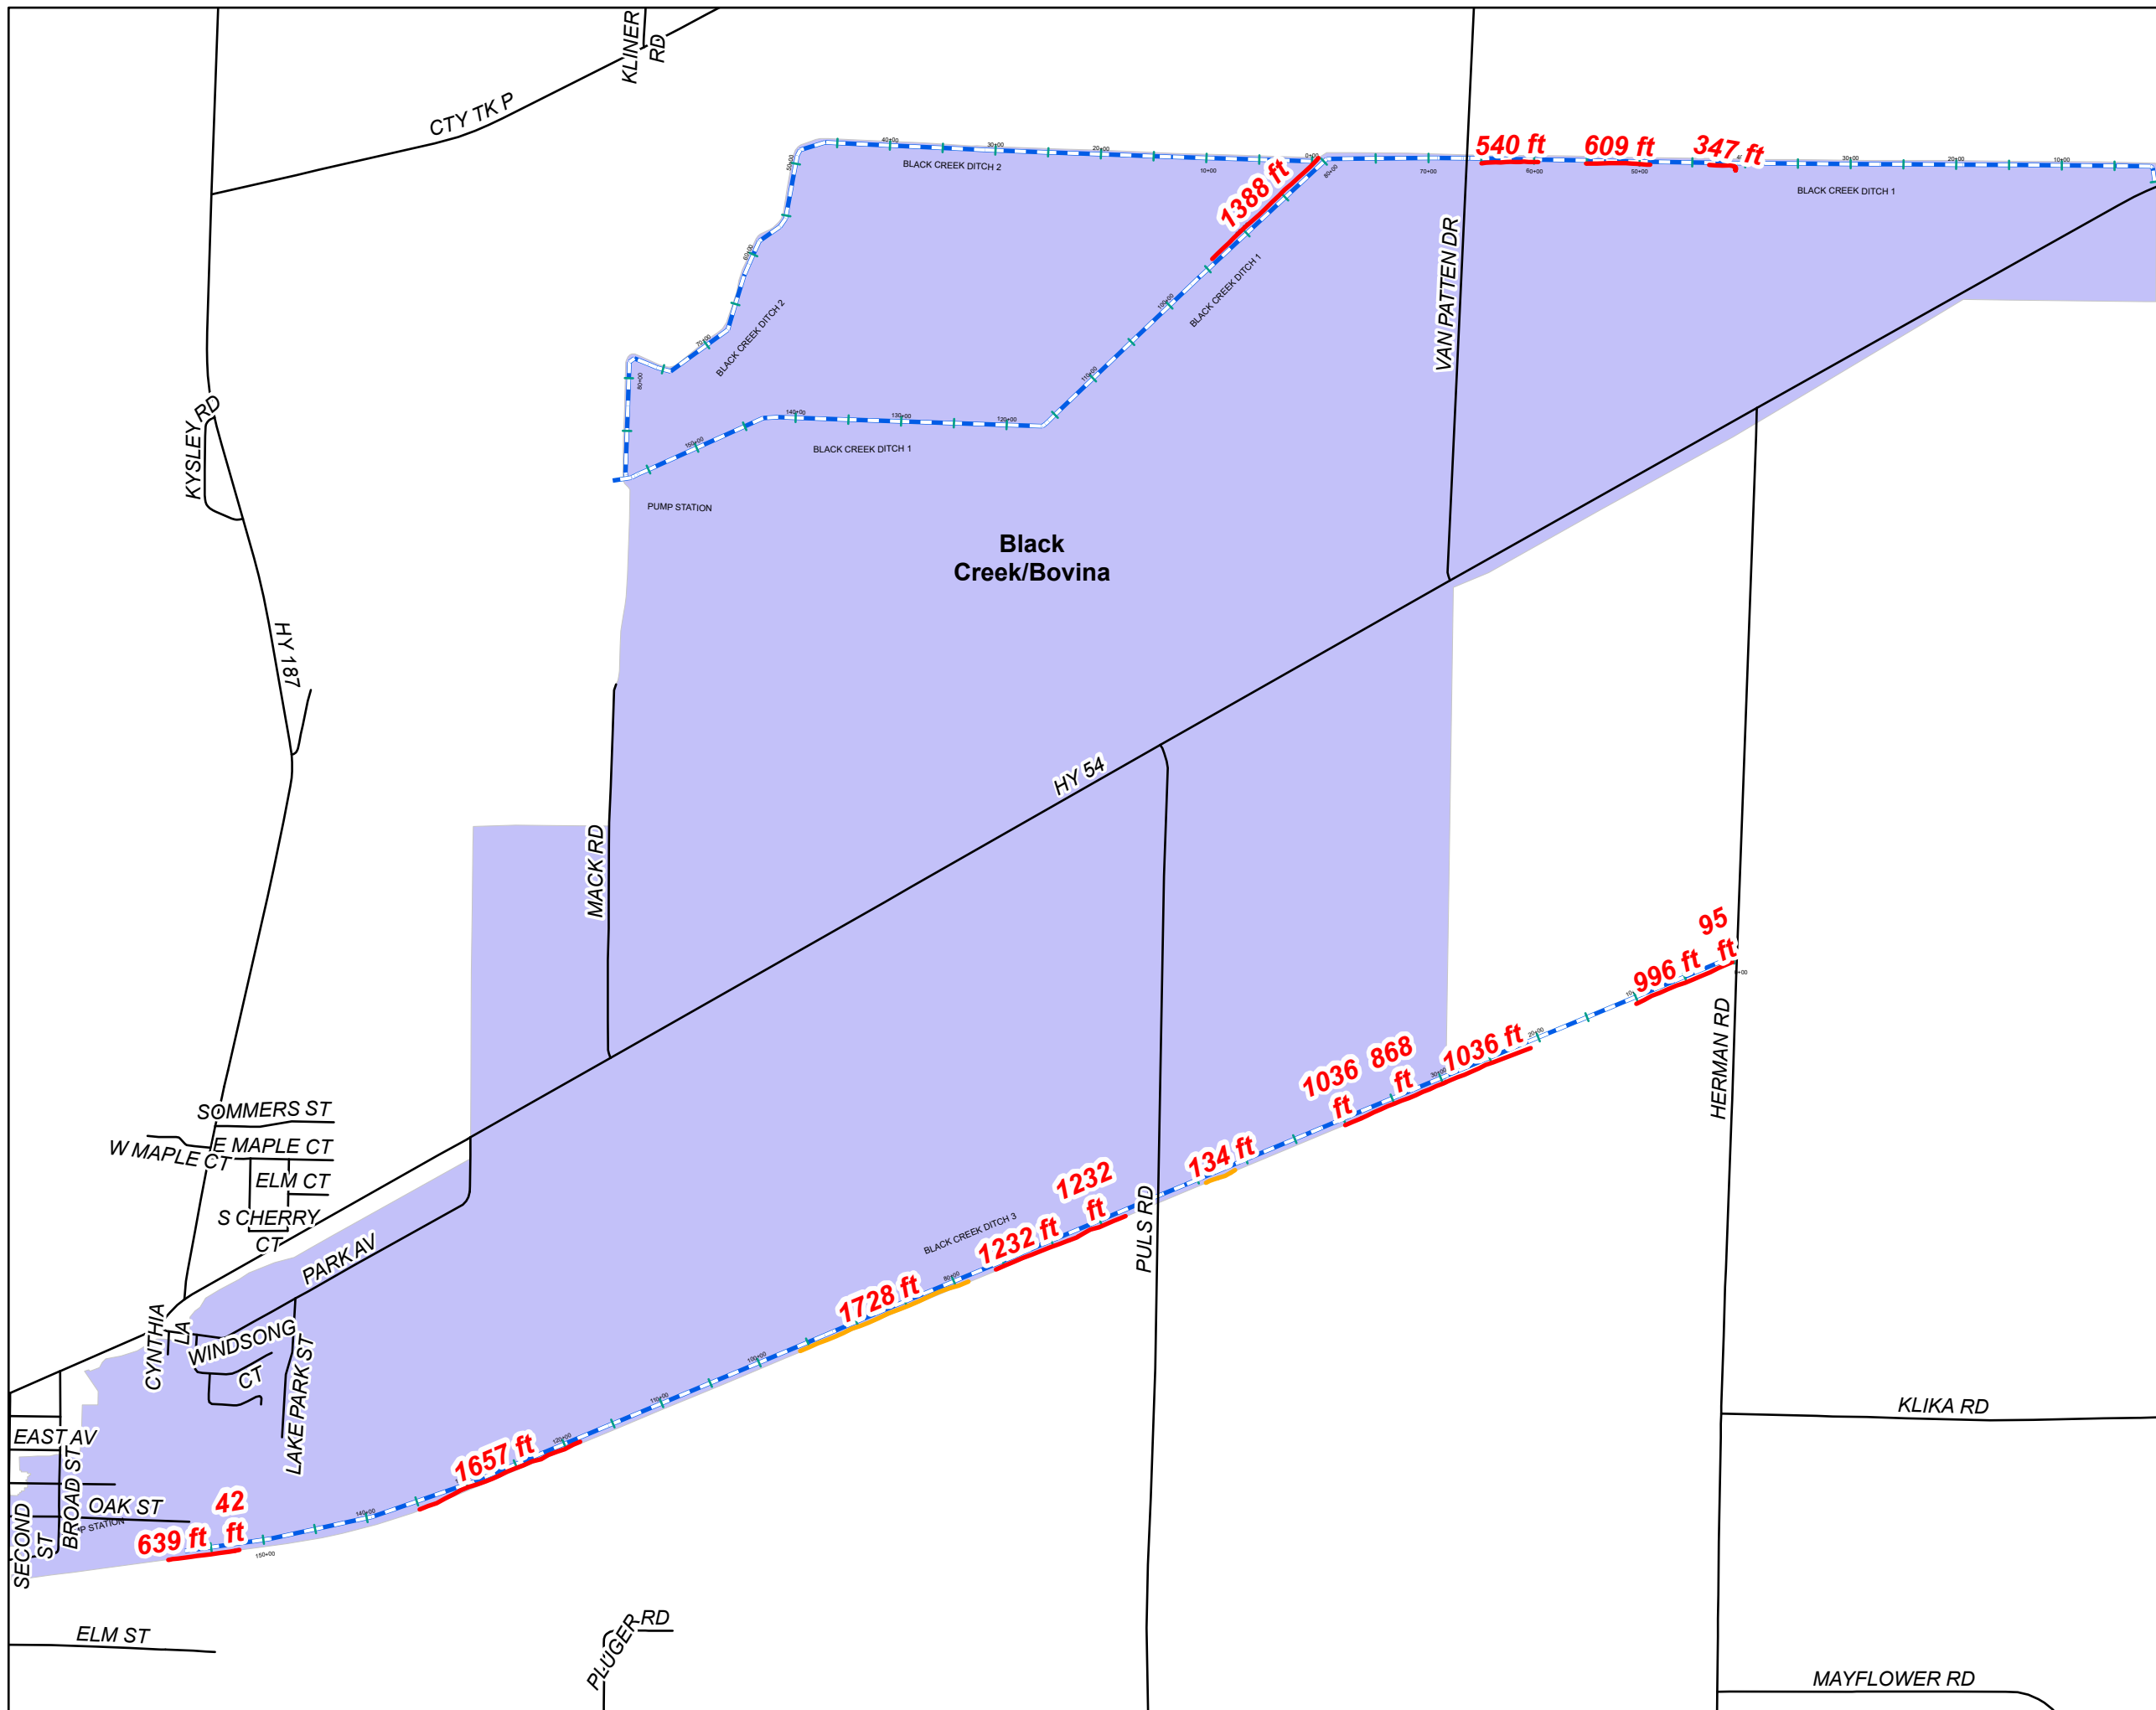

Black Creek/Bovina Drainage District 2019 INSPECTION MAP

✕	Maint_Point
Maintenance Needed	
	Dredge
	Other
	RemoveTrees
	SprayBrush
	SprayCattails
	Legal Drain