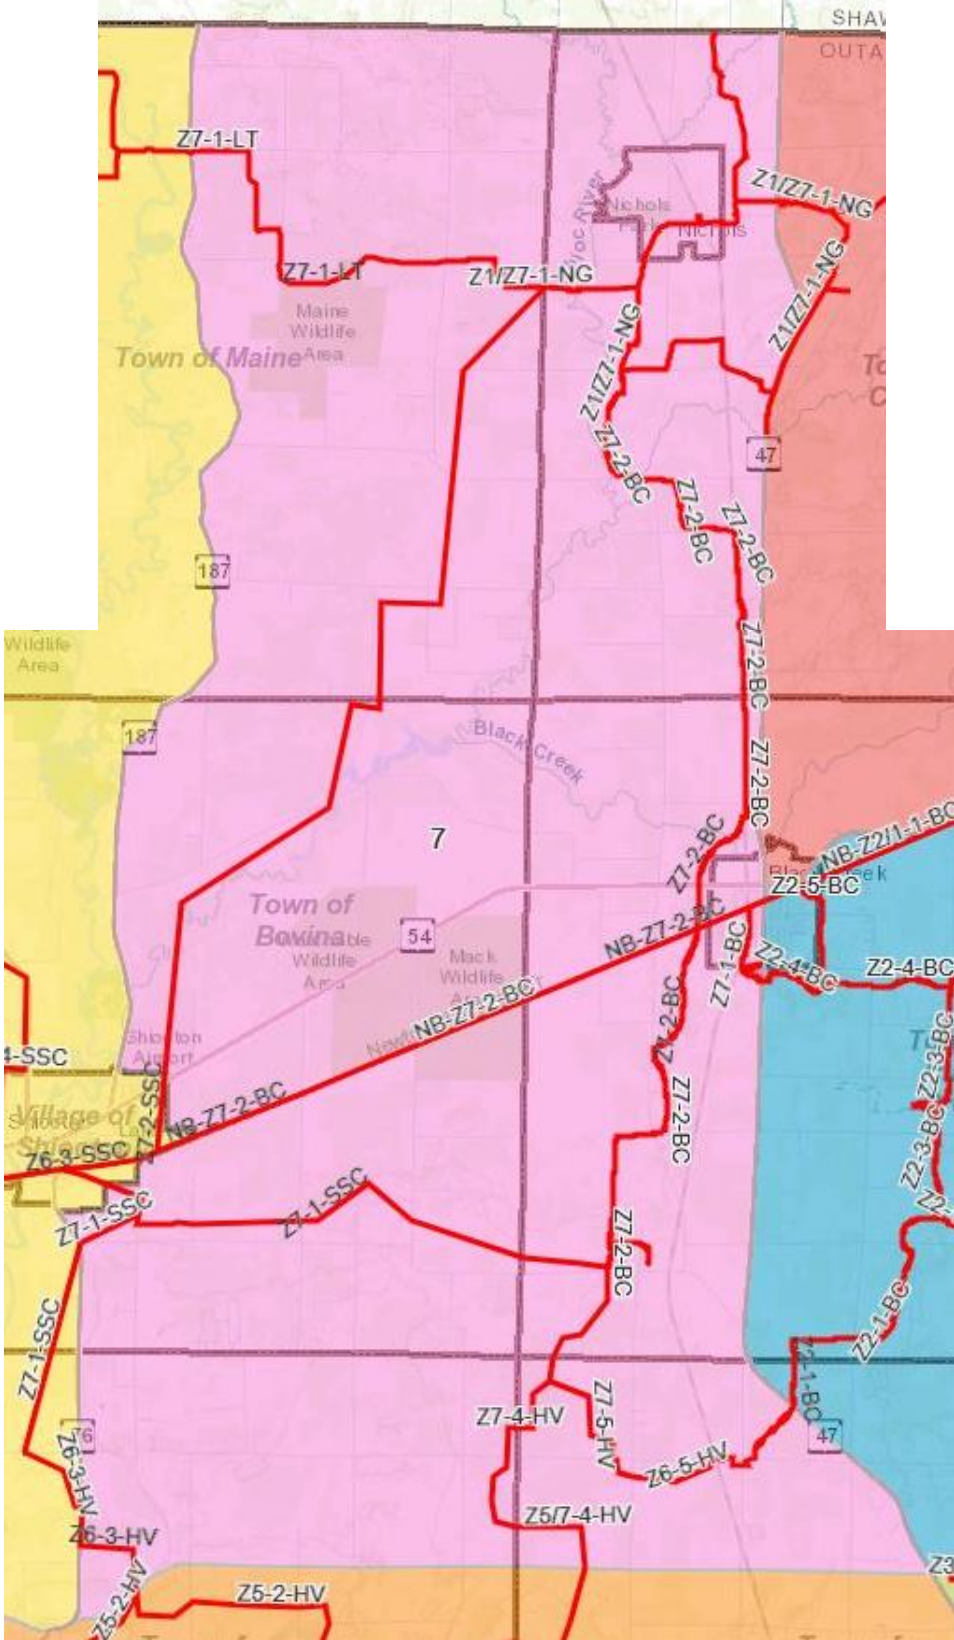

ZONE 7
Outagamie County
2018-2020 Snowmobile Trail Map

Zone 7 ranges from the Shawano/Outagamie County Line south to County Road S
 And east from Highway 187 to Highway 47

All trail conditions will be posted on Facebook at Outagamie County Parks, Twitter at Outagamie County Parks & on the Snowmobile Trail line
920-832-4791/Option 3

This portion of Zone 7 runs south from Shawano/Outagamie County Line to Detention Road
And east from Hwy 187 to Hwy 47

This portion of Zone 7 runs south from Detention Rd. to County Rd. S and east from Hwy 187/76 to Hwy 47