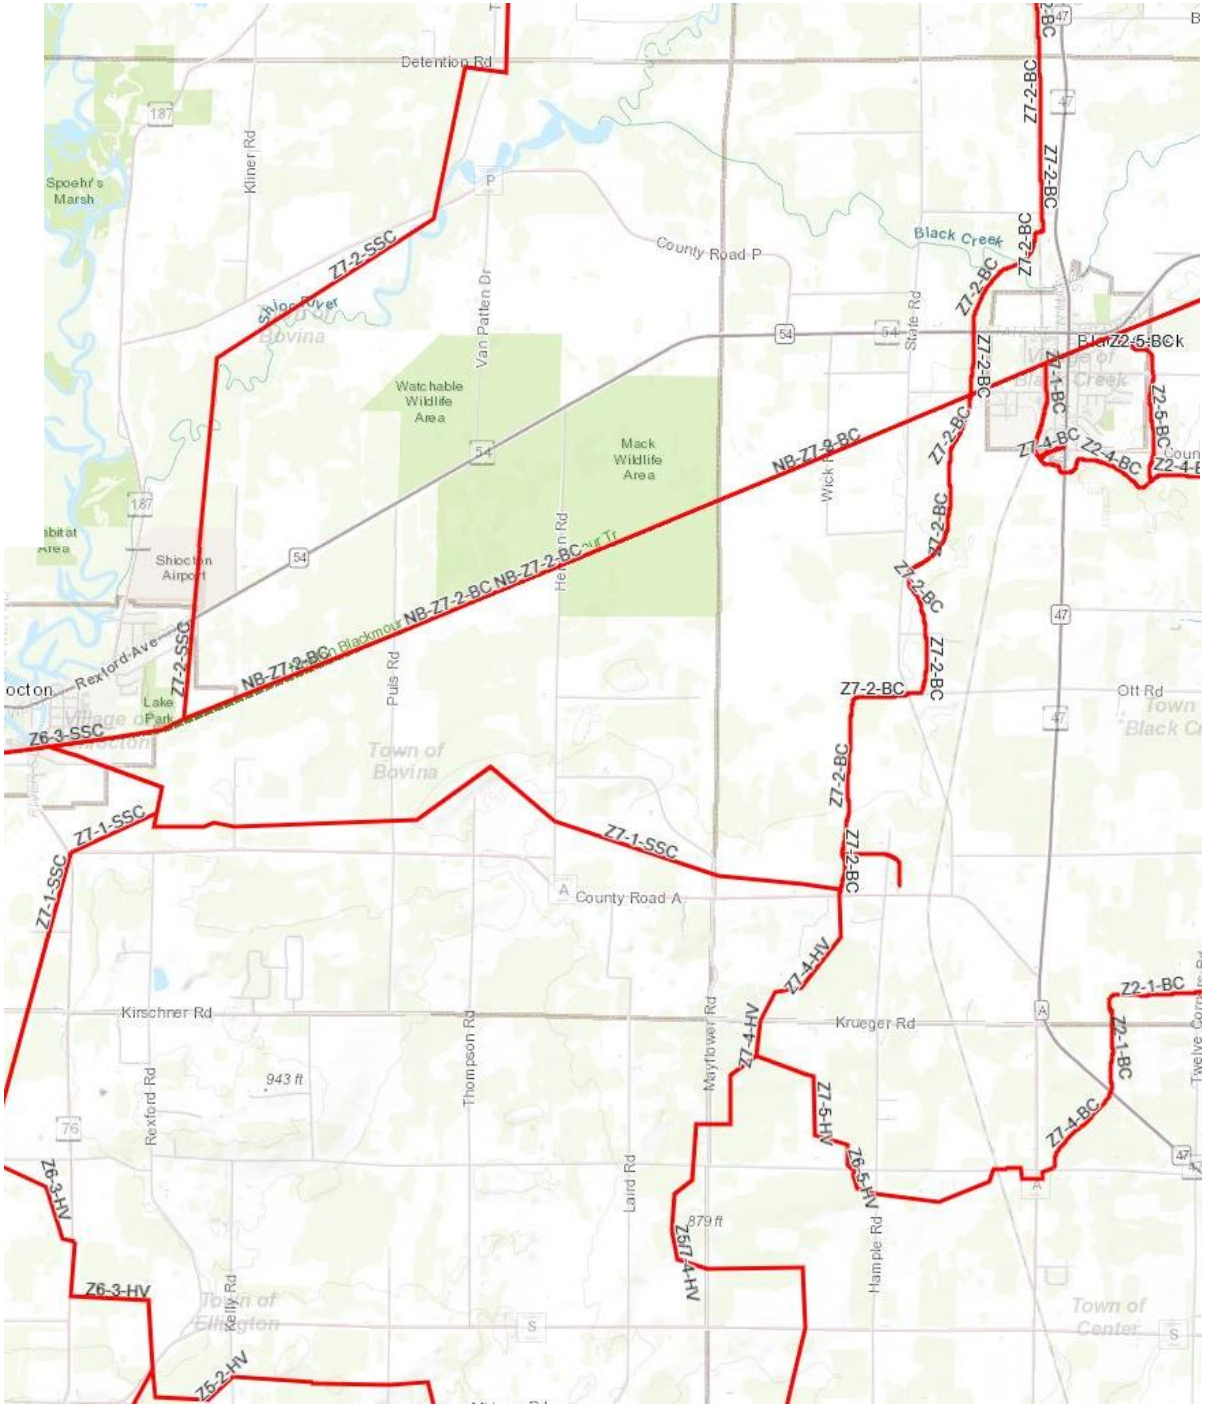

ZONE 7
Outagamie County
2018-2020 Snowmobile Trail Map

Zone 7 ranges from the Shawano/Outagamie County Line south to County Road S
 And east from Highway 187 to Highway 47

All trail conditions will be posted on Facebook at Outagamie County Parks, Twitter at Outagamie County Parks & on the Snowmobile Trail line
920-832-4791/Option 3

This portion of Zone 7 runs south from Shawano/Outagamie County Line to Detention Road
And east from Hwy 187 to Hwy 47

This portion of Zone 7 runs south from Detention Rd. to County Rd. S and east from Hwy 187/76 to Hwy 47