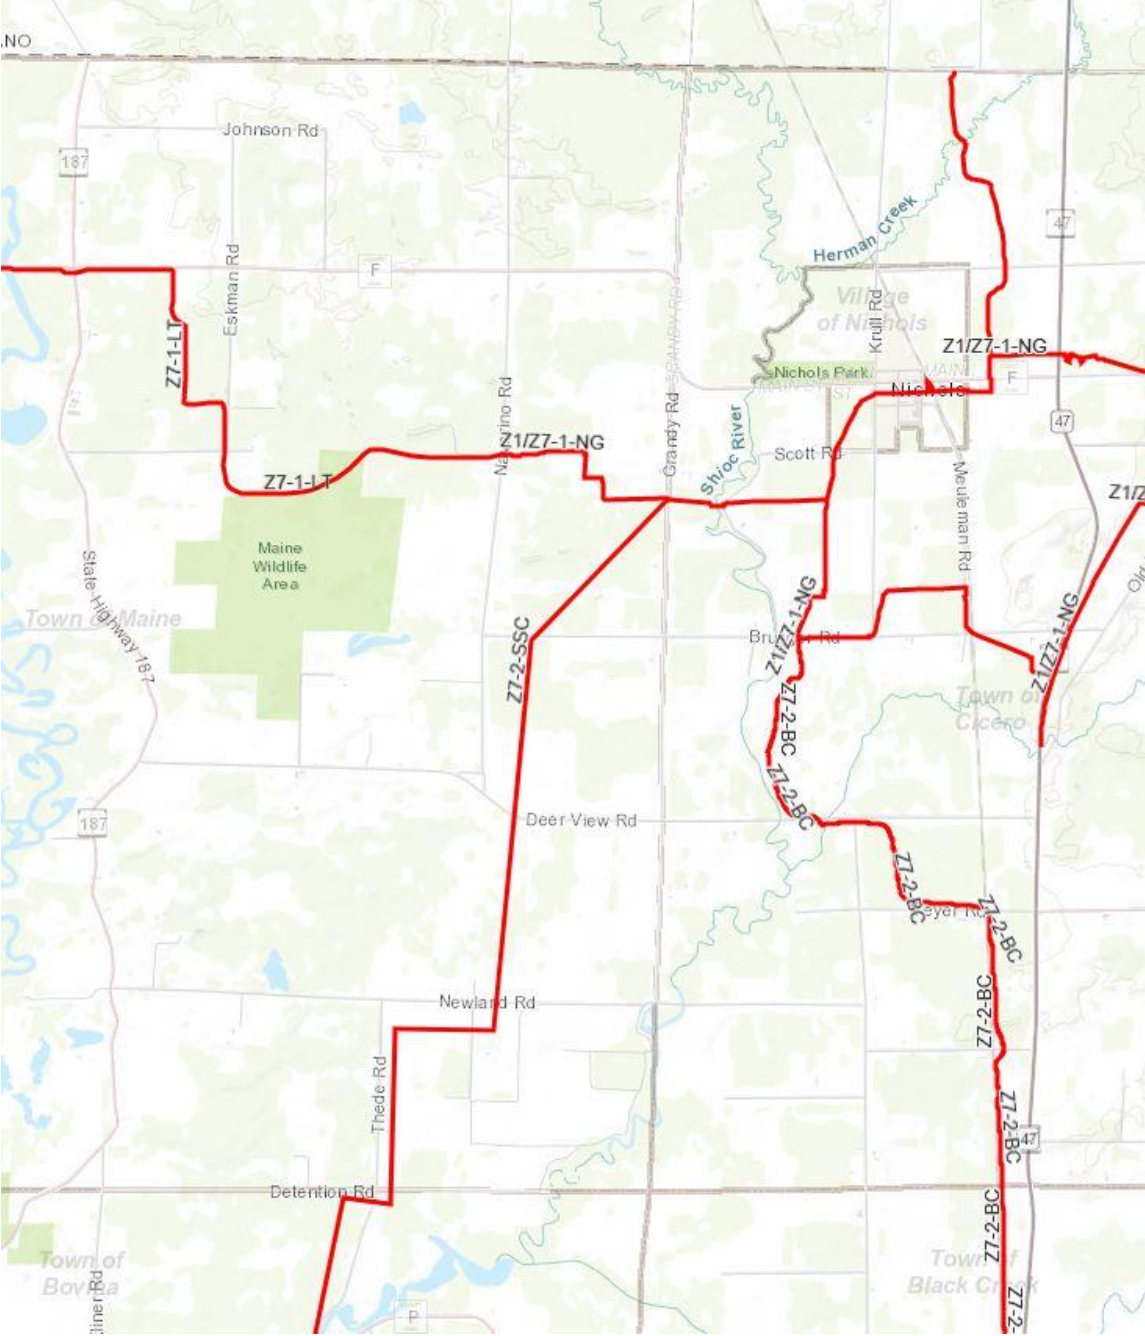

ZONE 7
Outagamie County
2018-2020 Snowmobile Trail Map

Zone 7 ranges from the Shawano/Outagamie County Line south to County Road S
 And east from Highway 187 to Highway 47

All trail conditions will be posted on Facebook at Outagamie County Parks, Twitter at Outagamie County Parks & on the Snowmobile Trail line
920-832-4791/Option 3

This portion of Zone 7 runs south from Shawano/Outagamie County Line to Detention Road
And east from Hwy 187 to Hwy 47

This portion of Zone 7 runs south from Detention Rd. to County Rd. S and east from Hwy 187/76 to Hwy 47