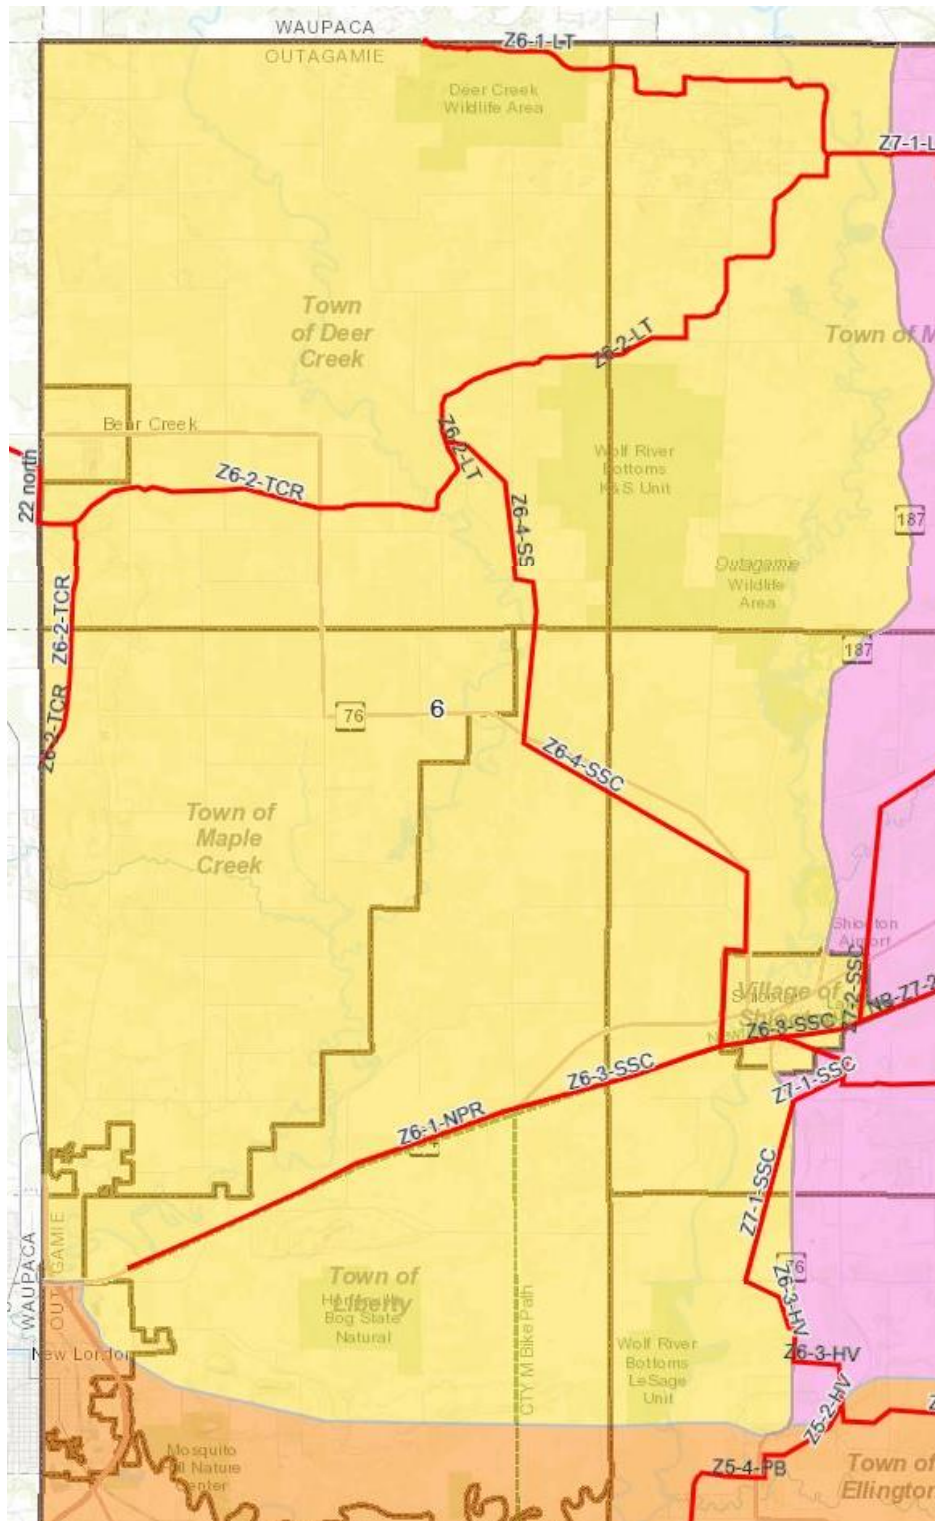

ZONE 6
Outagamie County
2018-2020 Snowmobile Trail Map

Zone 6 ranges from the Waupaca/Outagamie County Line east to Highway 187 and from the Waupaca/Outagamie County Line south to County Road S

All trail conditions will be posted on Facebook at Outagamie County Parks, Twitter at Outagamie County Parks & on the Snowmobile Trail line
920-832-4791/Option 3

This portion of Zone 6 runs south from the Waupaca/Outagamie County Line to County Rd. W/Hooyman Rd. and East from the Waupaca/Outagamie County Line to Hwy 187