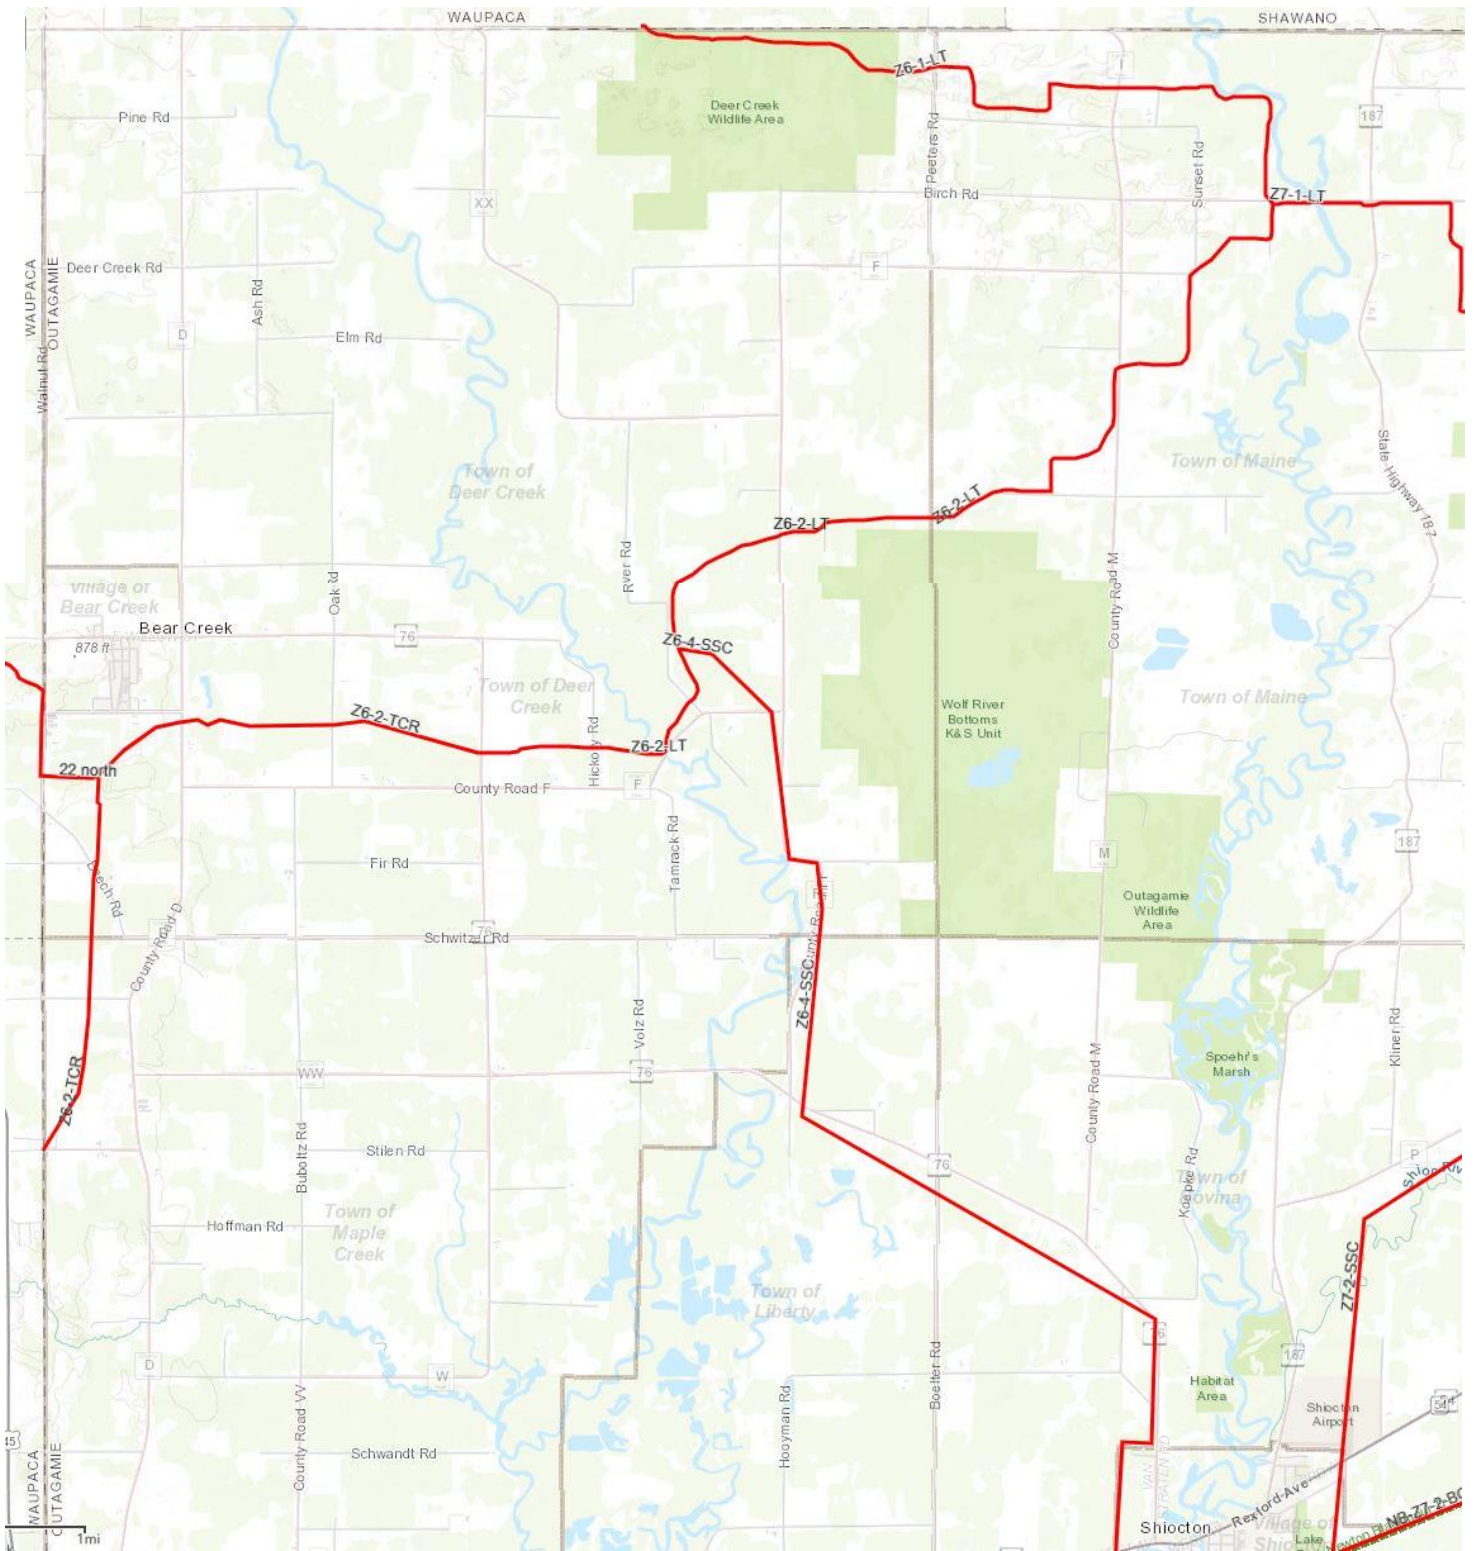

ZONE 6
Outagamie County
2018-2020 Snowmobile Trail Map

Zone 6 ranges from the Waupaca/Outagamie County Line east to Highway 187 and from the Waupaca/Outagamie County Line south to County Road S

All trail conditions will be posted on Facebook at Outagamie County Parks, Twitter at Outagamie County Parks & on the Snowmobile Trail line
920-832-4791/Option 3

This portion of Zone 6 runs south from the Waupaca/Outagamie County Line to County Rd. W/Hooyman Rd. and East from the Waupaca/Outagamie County Line to Hwy 187