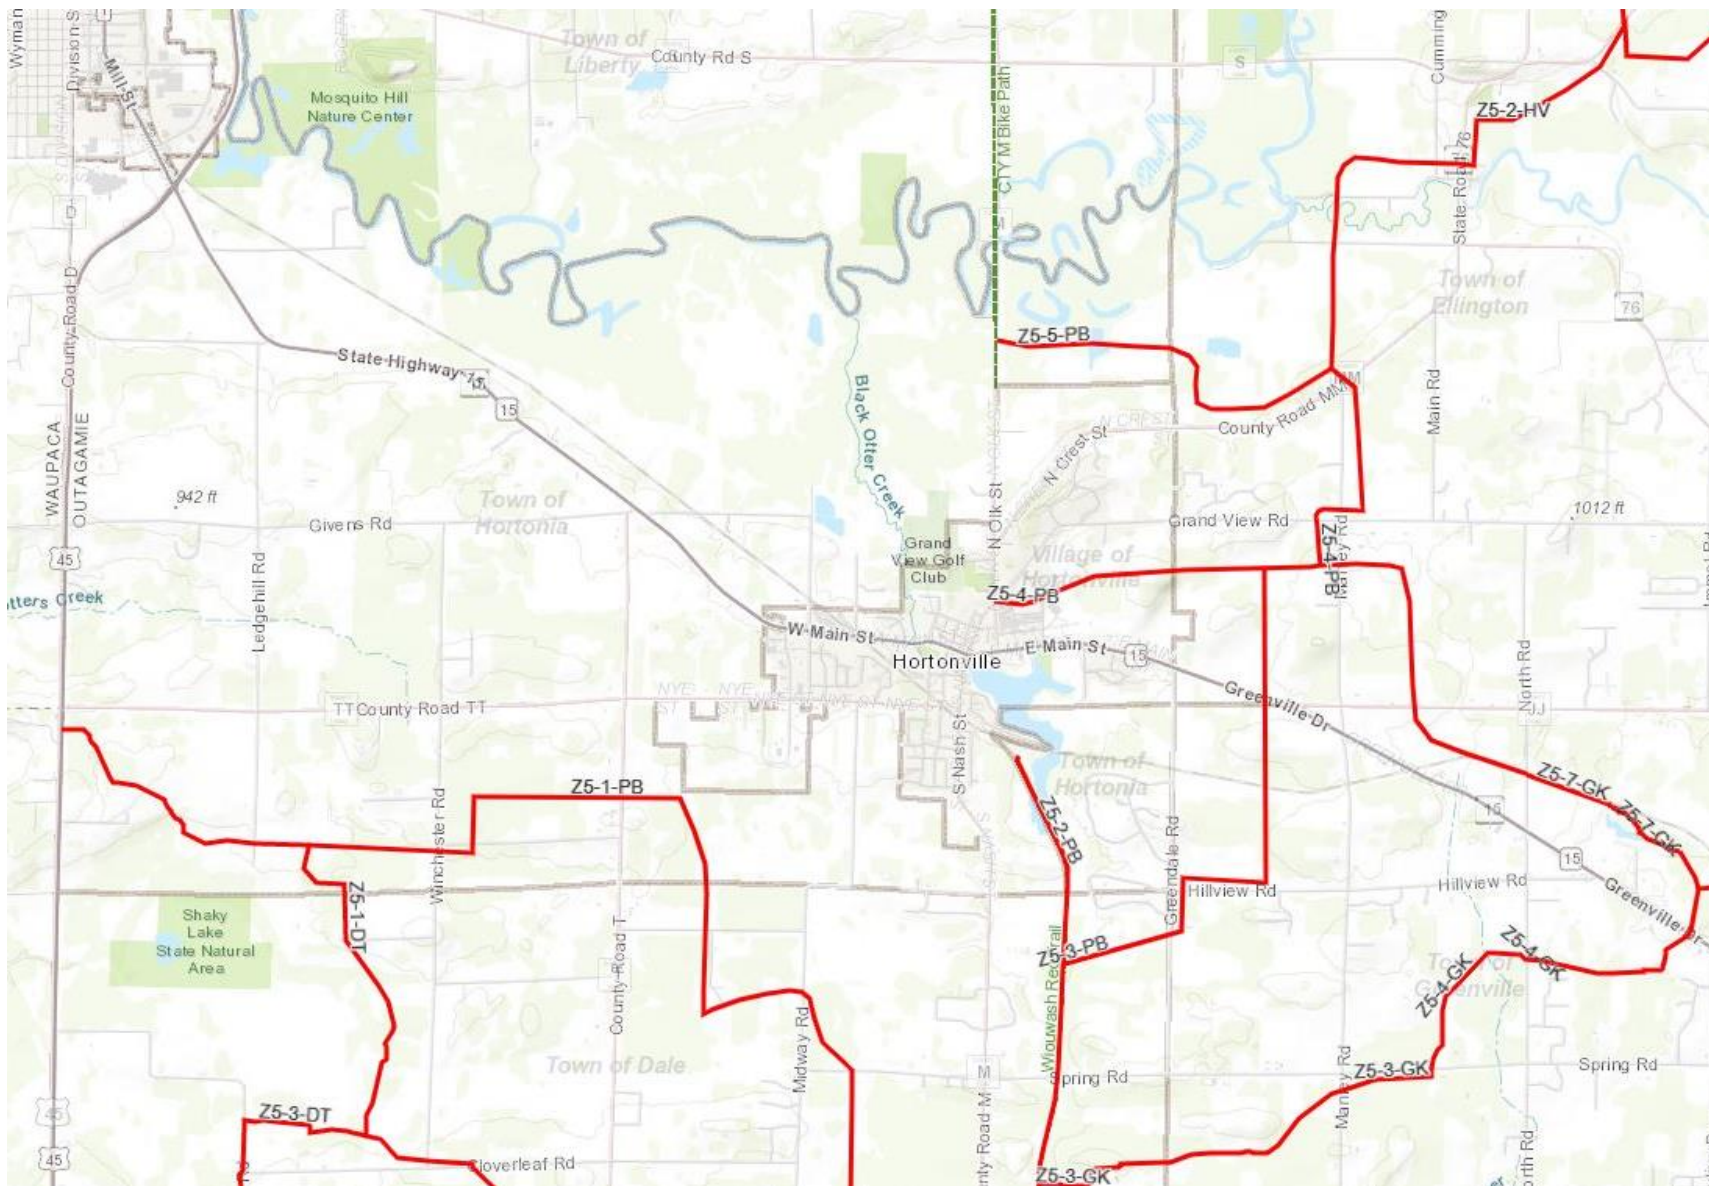

ZONE 5
Outagamie County
2018-2020 Snowmobile Trail Map

Zone 5 ranges from County Road S south to the Winnebago/Outagamie County Line and from Interstate 45 east to Highway 47

All trail conditions will be posted on Facebook at Outagamie County Parks, Twitter at Outagamie County Parks & on the Snowmobile Trail line 920-832-4791/Option 3

This portion of Zone 5 runs from Interstate 45 east to Immel Rd. and from County Rd. S south to Spring Rd.

This portion of Zone 5 runs from Interstate 45 east to Manley Rd. and from County Rd TT south to the Winnebago/Outagamie County line

This portion of Zone 5 is the east side of the zone, running from Main Rd east to Hwy 47 and from County Rd. S south to Spring Rd.