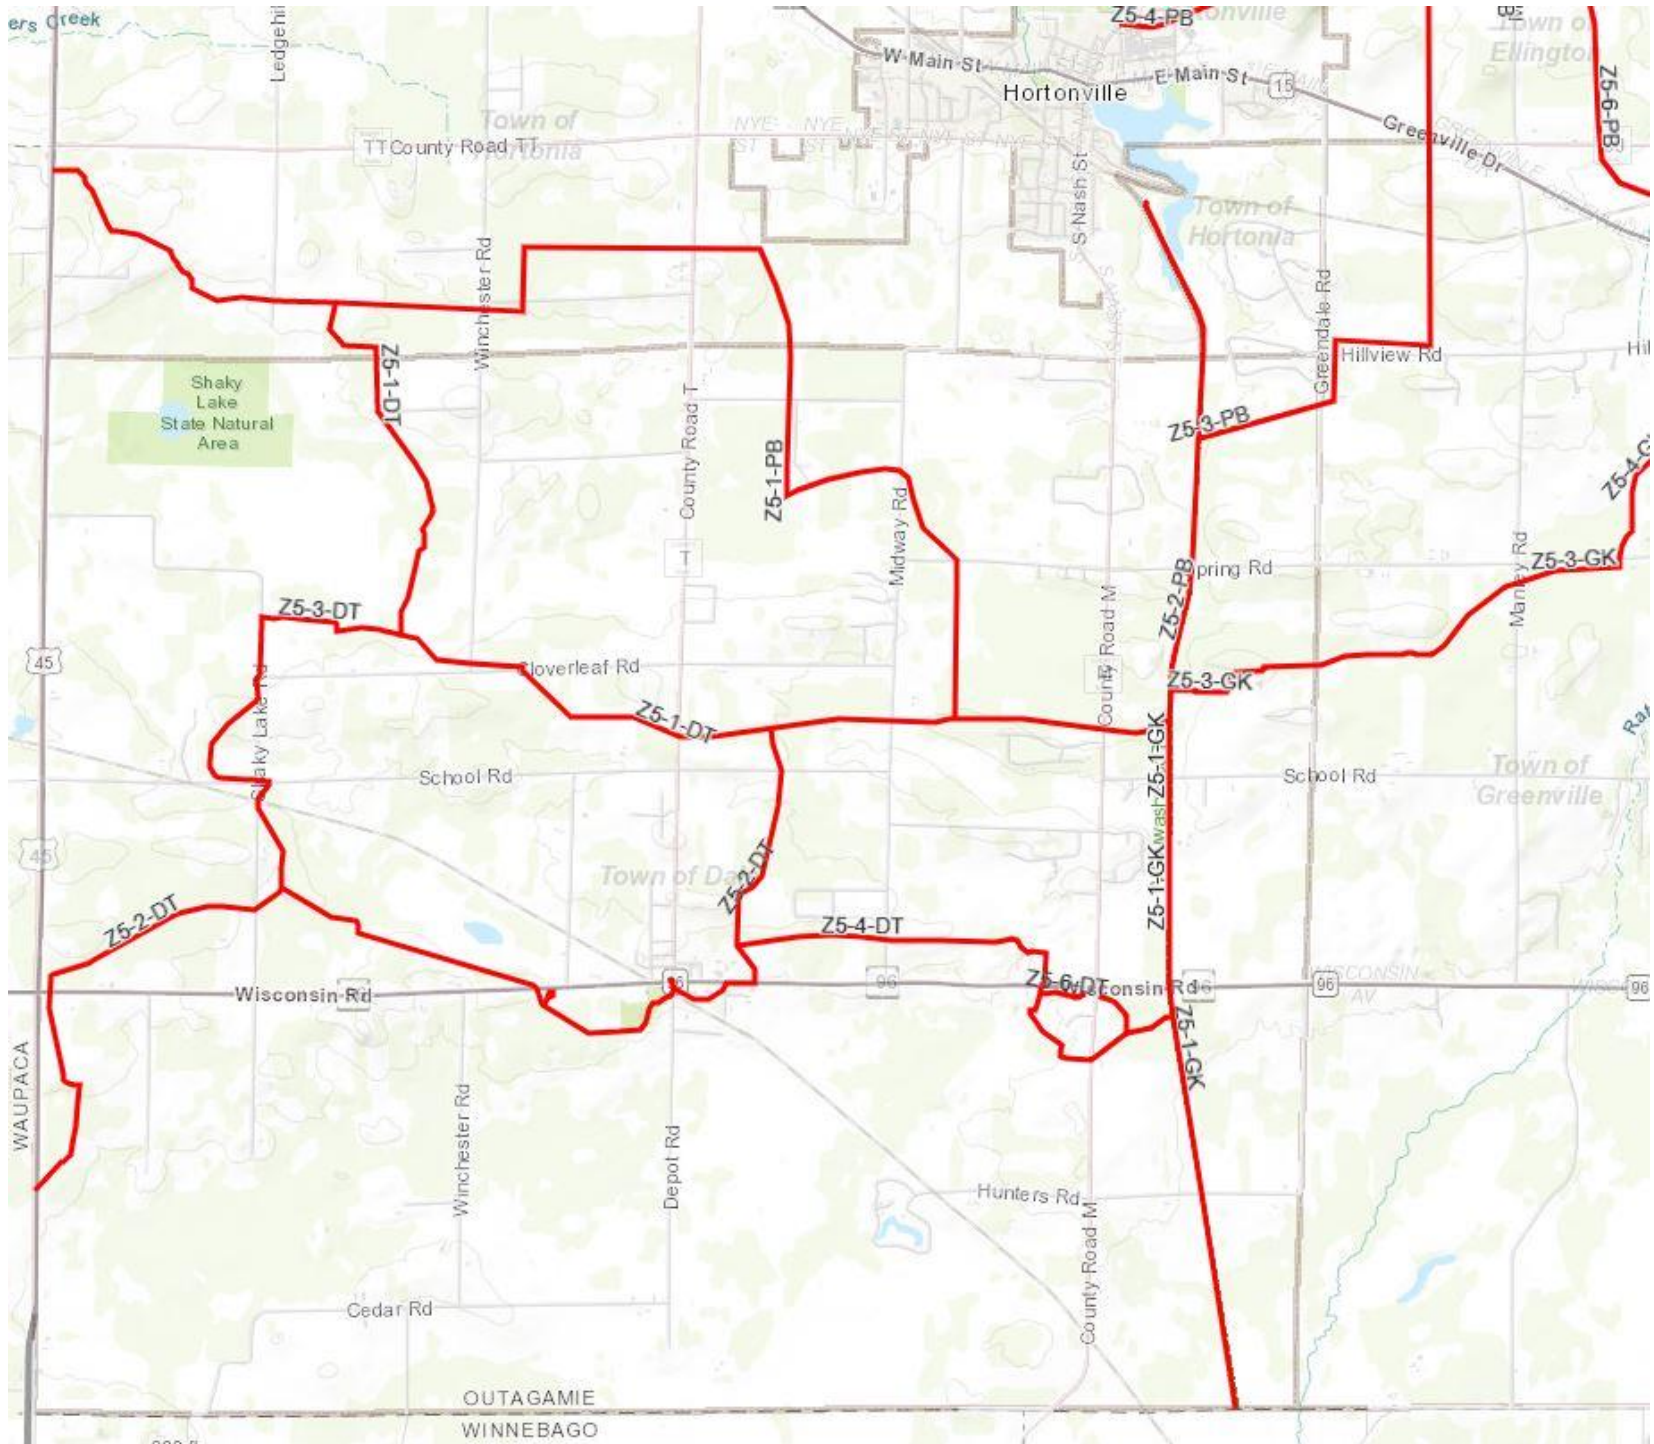

ZONE 5
Outagamie County
2018-2020 Snowmobile Trail Map

Zone 5 ranges from County Road S south to the Winnebago/Outagamie County Line and from Interstate 45 east to Highway 47

All trail conditions will be posted on Facebook at Outagamie County Parks, Twitter at Outagamie County Parks & on the Snowmobile Trail line 920-832-4791/Option 3

This portion of Zone 5 runs from Interstate 45 east to Immel Rd. and from County Rd. S south to Spring Rd.

This portion of Zone 5 runs from Interstate 45 east to Manley Rd. and from County Rd TT south to the Winnebago/Outagamie County line

This portion of Zone 5 is the east side of the zone, running from Main Rd east to Hwy 47 and from County Rd. S south to Spring Rd.