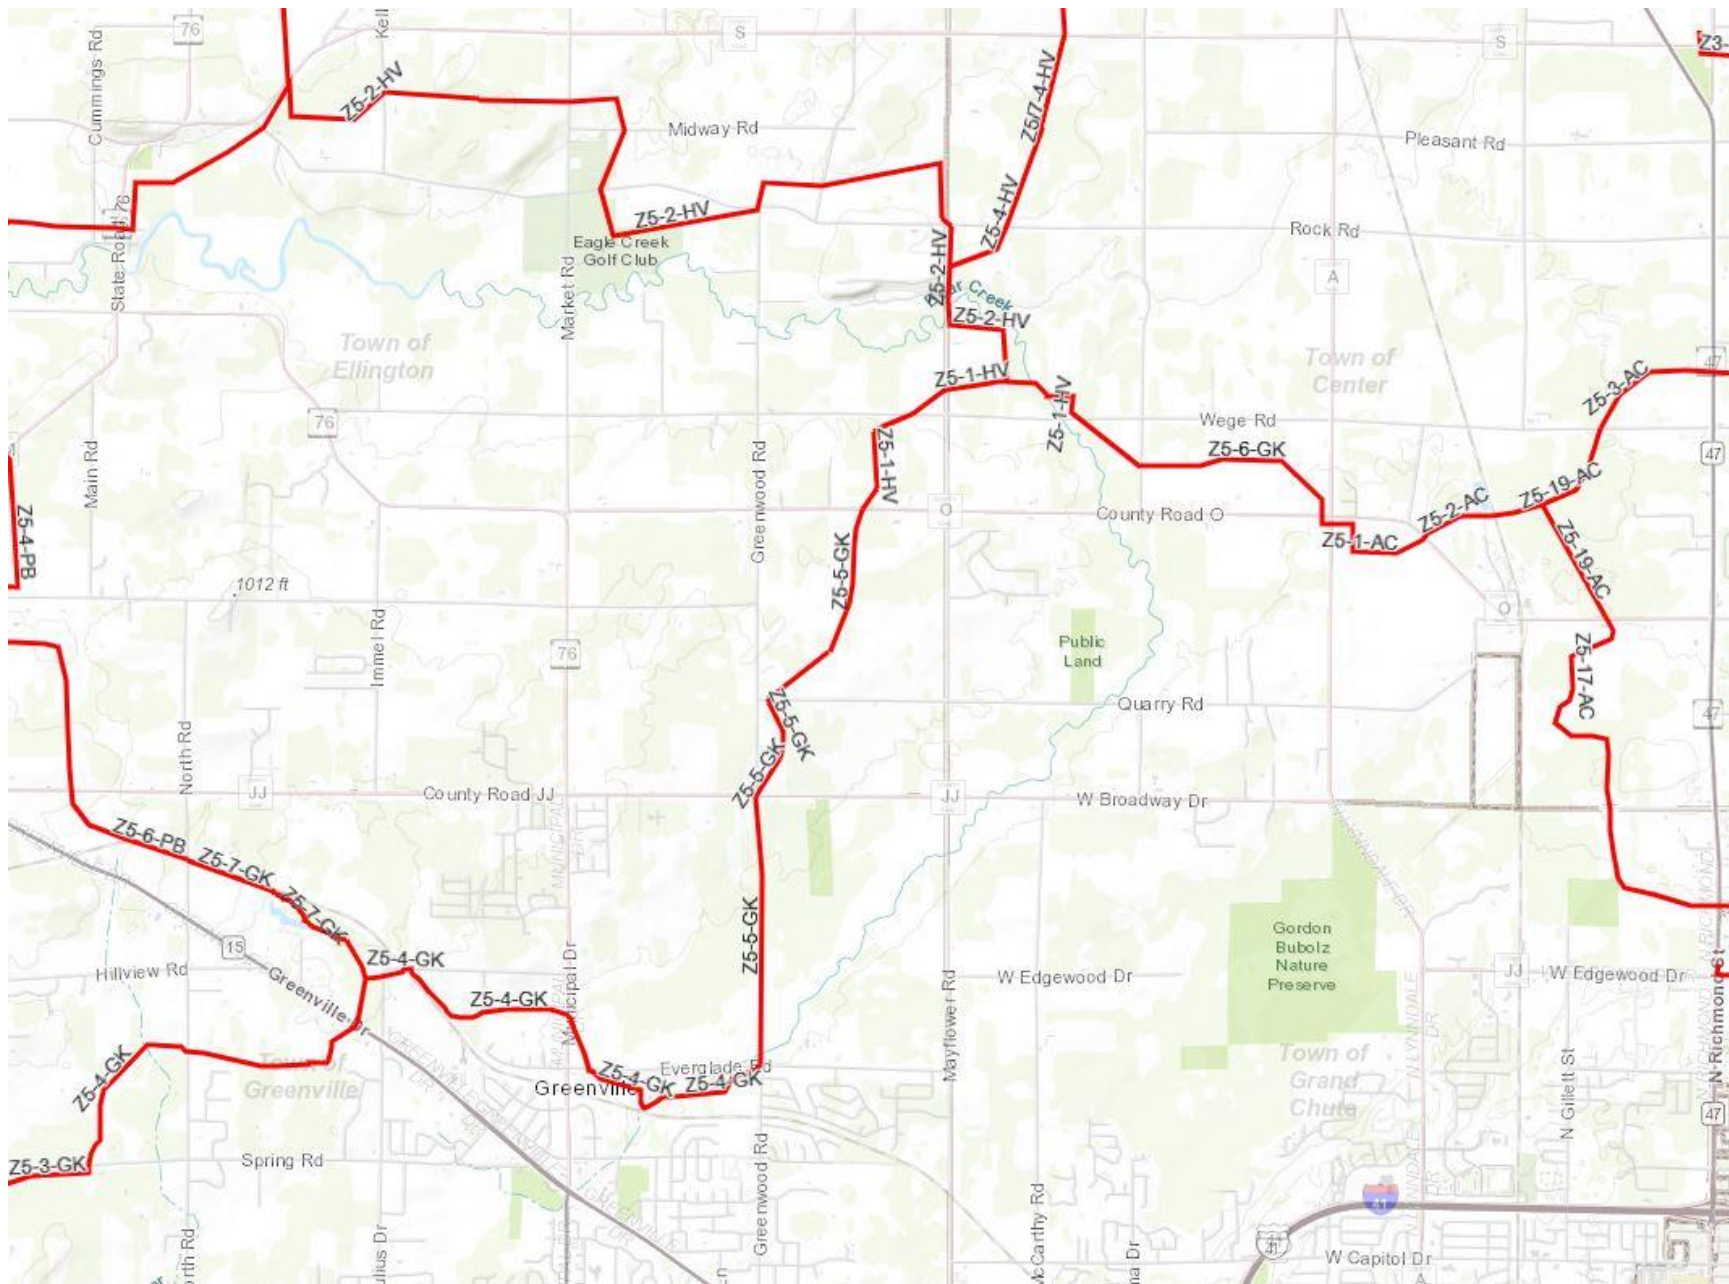

ZONE 5
Outagamie County
2018-2020 Snowmobile Trail Map

Zone 5 ranges from County Road S south to the Winnebago/Outagamie County Line and from Interstate 45 east to Highway 47

All trail conditions will be posted on Facebook at Outagamie County Parks, Twitter at Outagamie County Parks & on the Snowmobile Trail line 920-832-4791/Option 3

This portion of Zone 5 runs from Interstate 45 east to Immel Rd. and from County Rd. S south to Spring Rd.

This portion of Zone 5 runs from Interstate 45 east to Manley Rd. and from County Rd TT south to the Winnebago/Outagamie County line

This portion of Zone 5 is the east side of the zone, running from Main Rd east to Hwy 47 and from County Rd. S south to Spring Rd.