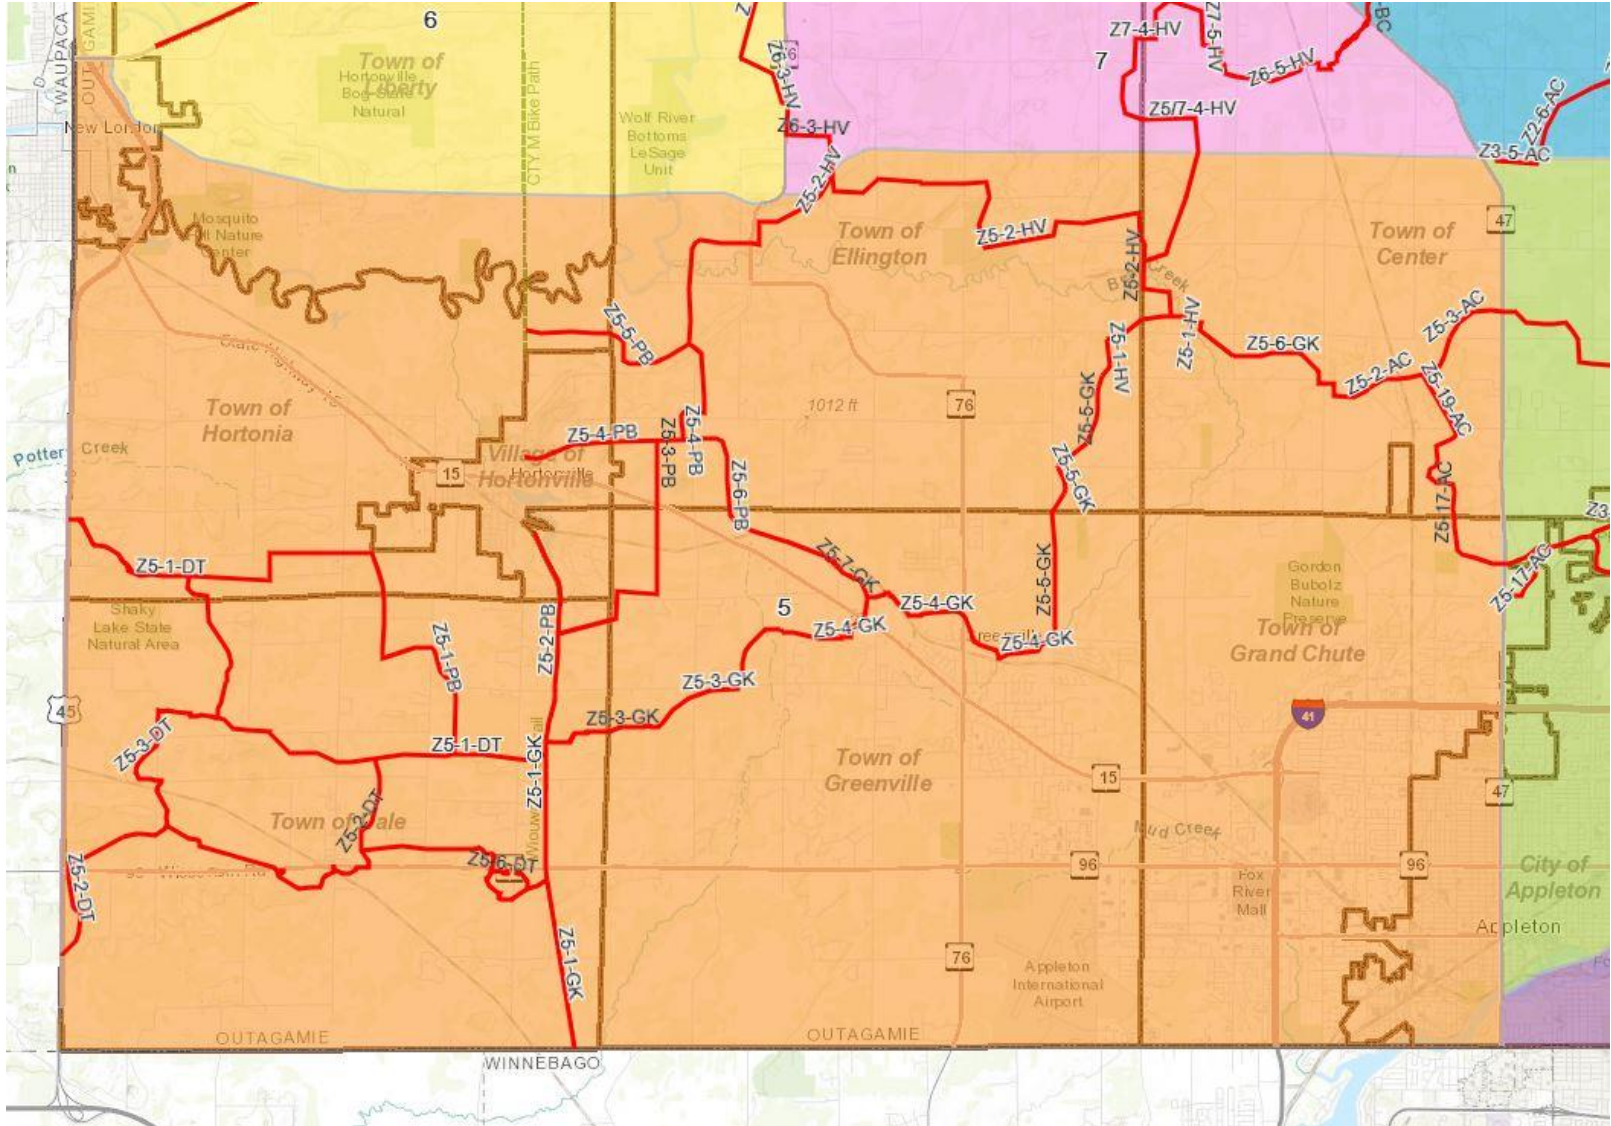

ZONE 5
Outagamie County
2018-2020 Snowmobile Trail Map

Zone 5 ranges from County Road S south to the Winnebago/Outagamie County Line and from Interstate 45 east to Highway 47

All trail conditions will be posted on Facebook at Outagamie County Parks, Twitter at Outagamie County Parks & on the Snowmobile Trail line 920-832-4791/Option 3

This portion of Zone 5 runs from Interstate 45 east to Immel Rd. and from County Rd. S south to Spring Rd.

This portion of Zone 5 runs from Interstate 45 east to Manley Rd. and from County Rd TT south to the Winnebago/Outagamie County line

This portion of Zone 5 is the east side of the zone, running from Main Rd east to Hwy 47 and from County Rd. S south to Spring Rd.