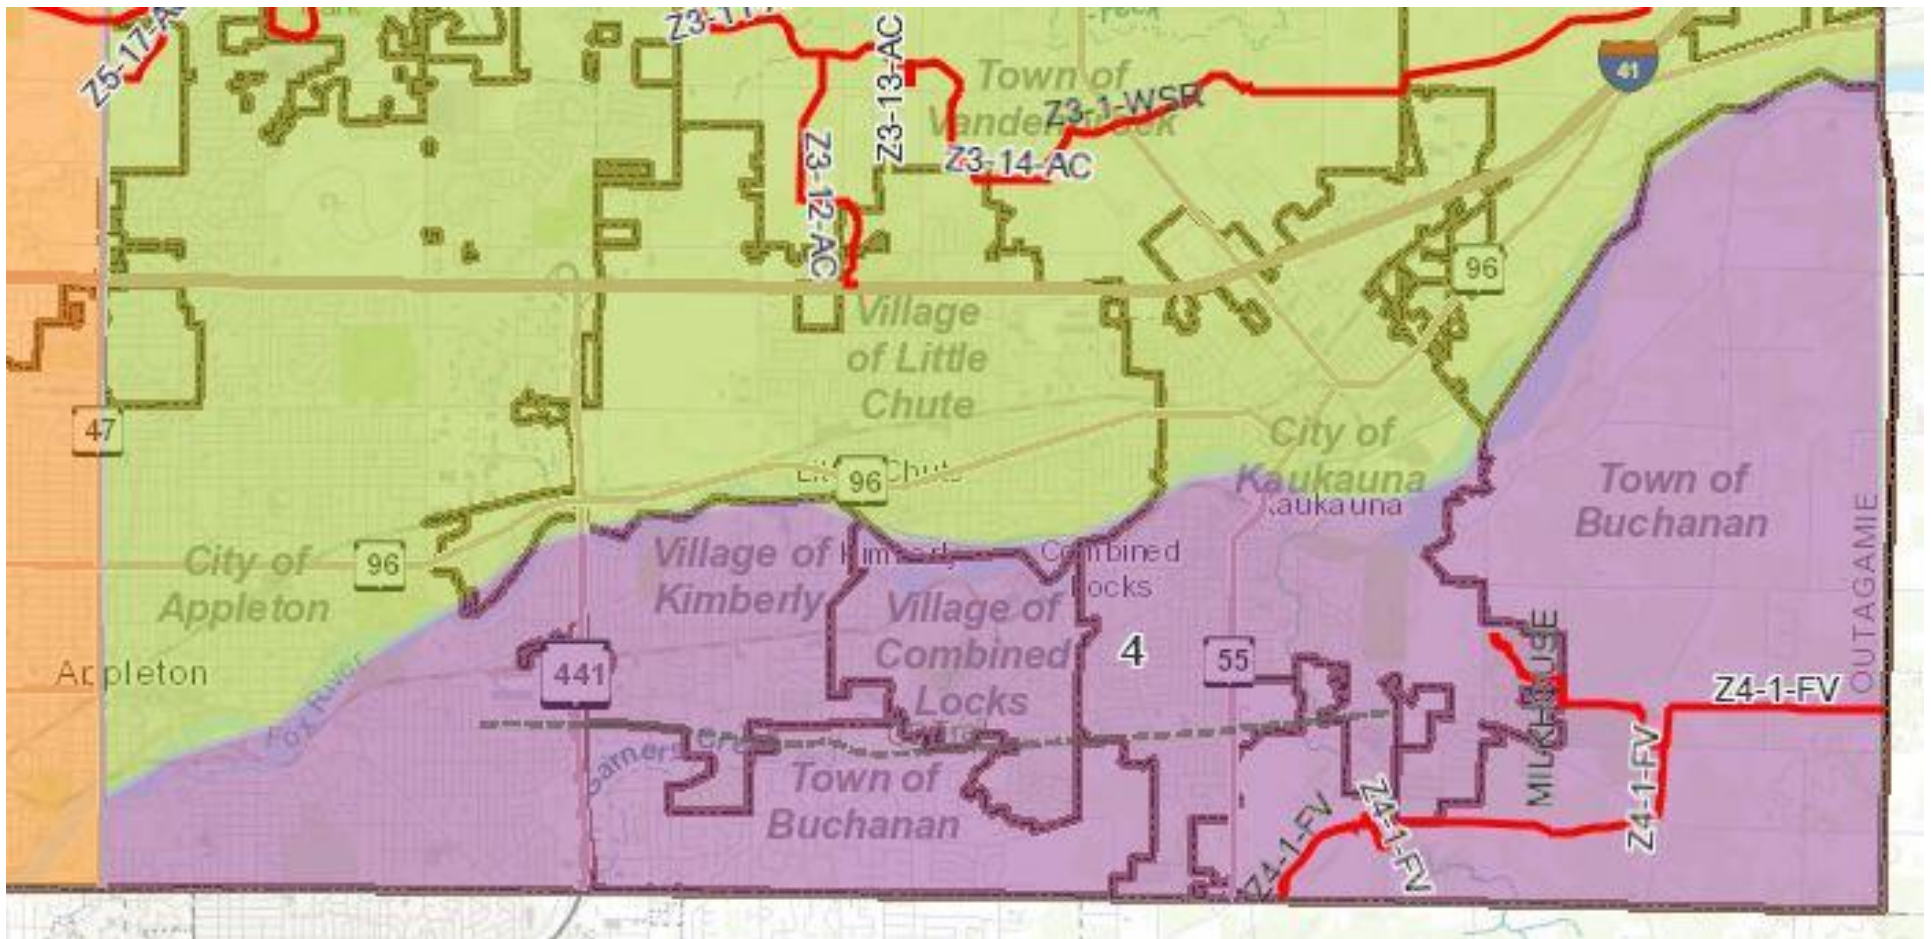

ZONE 4
Outagamie County
2018-2020 Snowmobile Trail Map

Zone 4 ranges from the Fox River south to the Winnebago/Outagamie County Line and from Highway 47 east to the Brown/Outagamie County Line.

**All trail conditions will be posted on
Facebook at Outagamie County Parks
Twitter at Outagamie County Parks
& on the Snowmobile Trail line
920-832-4791/Option 3**

This portion of the map encompasses all of Zone 4