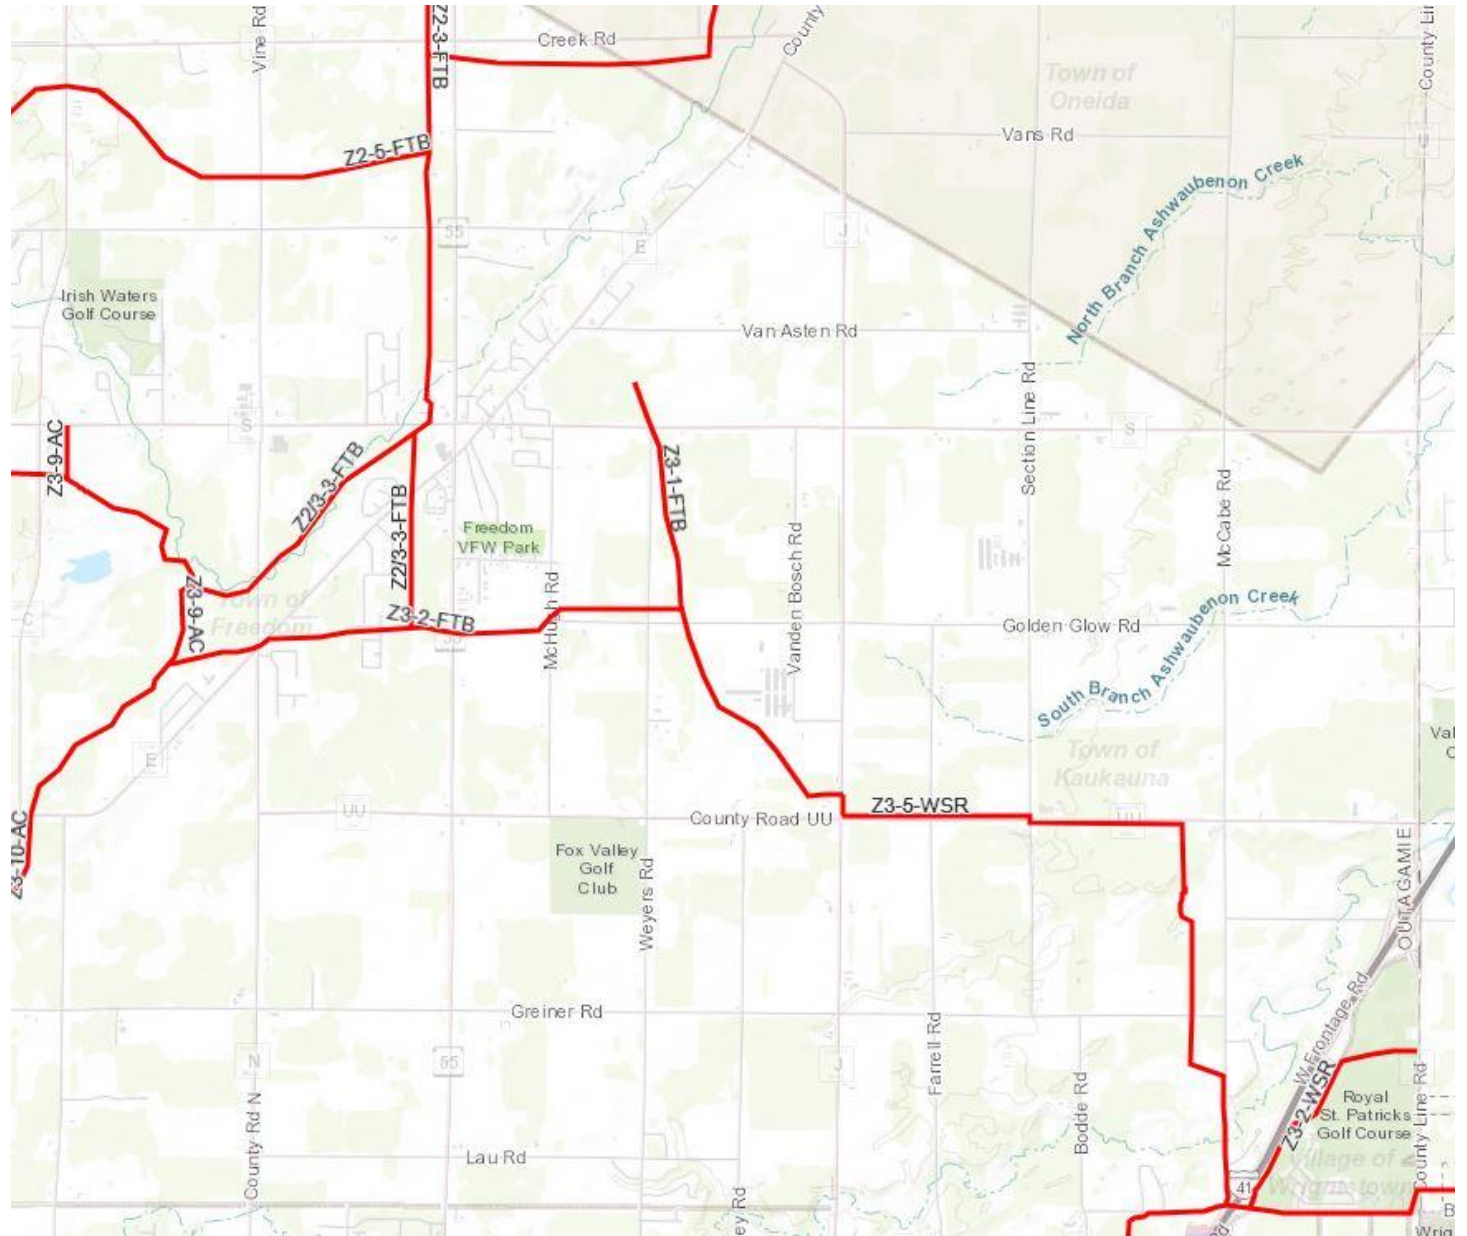

ZONE 3
Outagamie County
2018-2020 Snowmobile Trail Map

Zone 3 ranges from Highway 47 east to the Brown/Outagamie County line
and from County Road S south to the Fox River

This portion of Zone 3 runs from Holland Rd. east to the Brown/Outagamie County Line and from Creek Rd. south to Lau Rd.

This portion of Zone 3 runs from Hwy 47 east to the Brown/Outagamie County Line
And from Golden Glow Rd south to Interstate 41