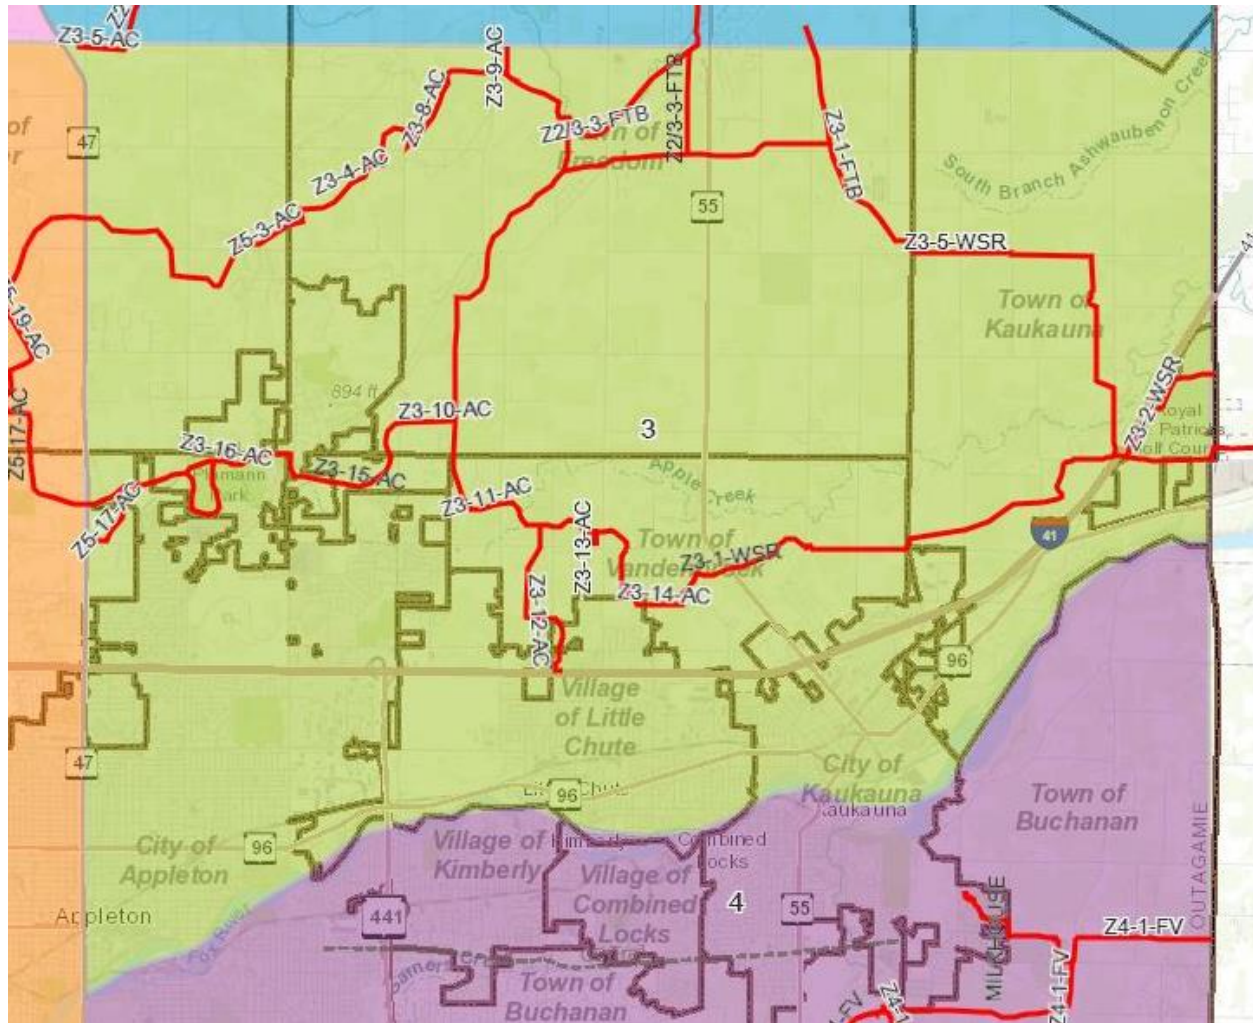

ZONE 3
Outagamie County
2018-2020 Snowmobile Trail Map

Zone 3 ranges from Highway 47 east to the Brown/Outagamie County line
and from County Road S south to the Fox River

This portion of Zone 3 runs from Holland Rd. east to the Brown/Outagamie County Line and from Creek Rd. south to Lau Rd.

This portion of Zone 3 runs from Hwy 47 east to the Brown/Outagamie County Line
And from Golden Glow Rd south to Interstate 41