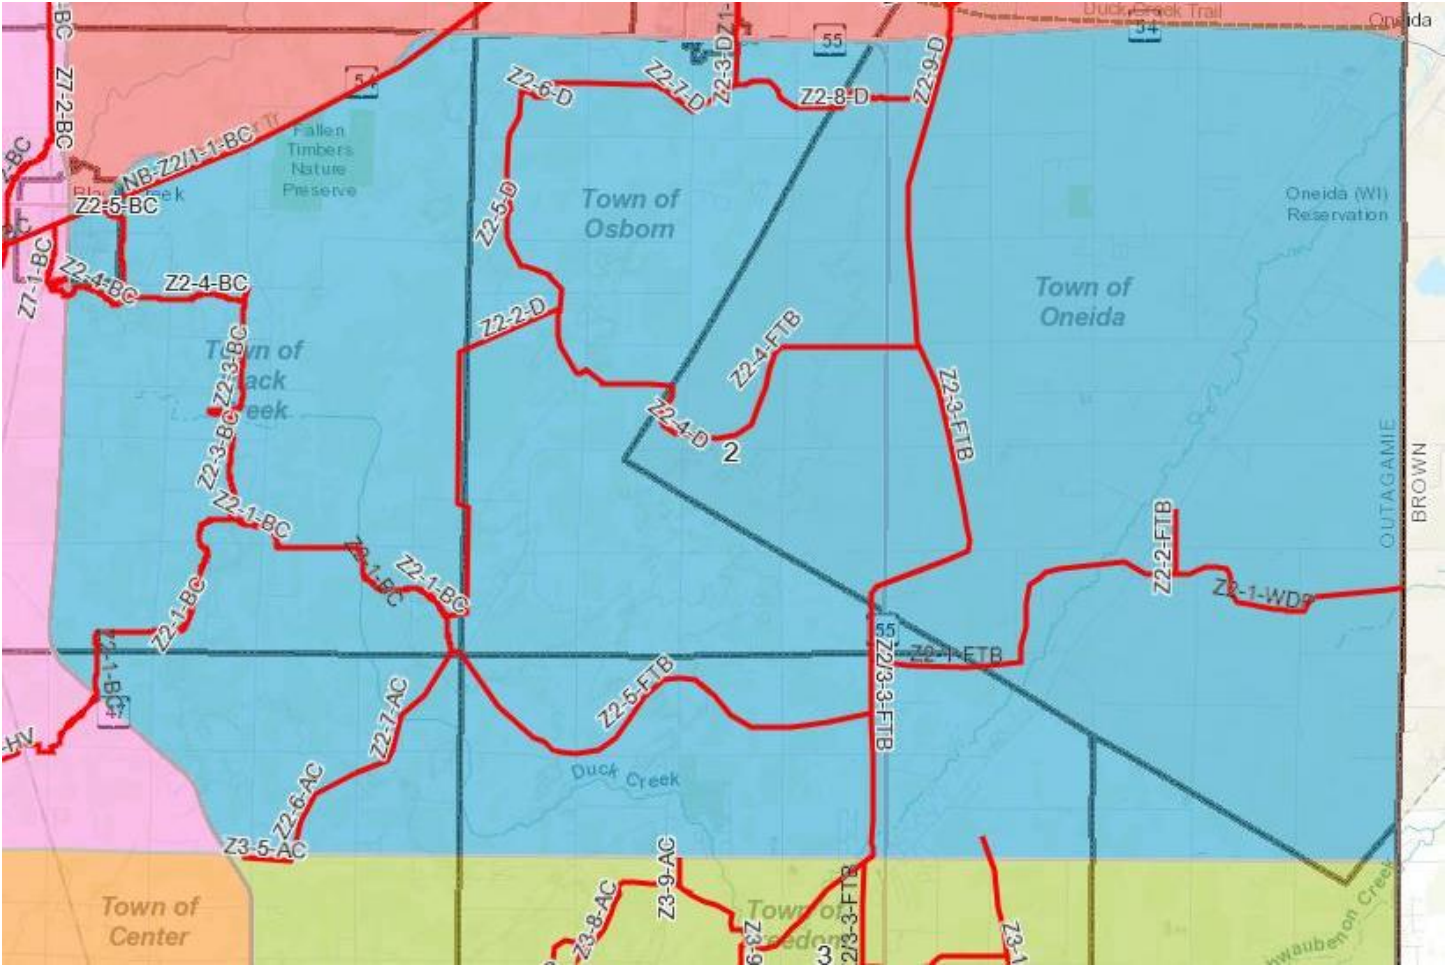

ZONE 2  
Outagamie County  
2018-2020 Snowmobile Trail Map

Zone 2 ranges from Highway 47 east to the Brown/Outagamie County line and from Hwy 54 south to County Road S

**All trail conditions will be posted on  
Facebook at Outagamie County Parks  
Twitter at Outagamie County Parks  
& on the Snowmobile Trail line  
920-832-4791/Option 3**

This portion of Zone 2 runs from Hwy 54 south to Krueger Rd and from Hwy 47 east to French Rd

This portion of Zone 2 runs from Hwy 54 south to Vans Rd. and from French Rd. to the Brown/Outagamie County Line