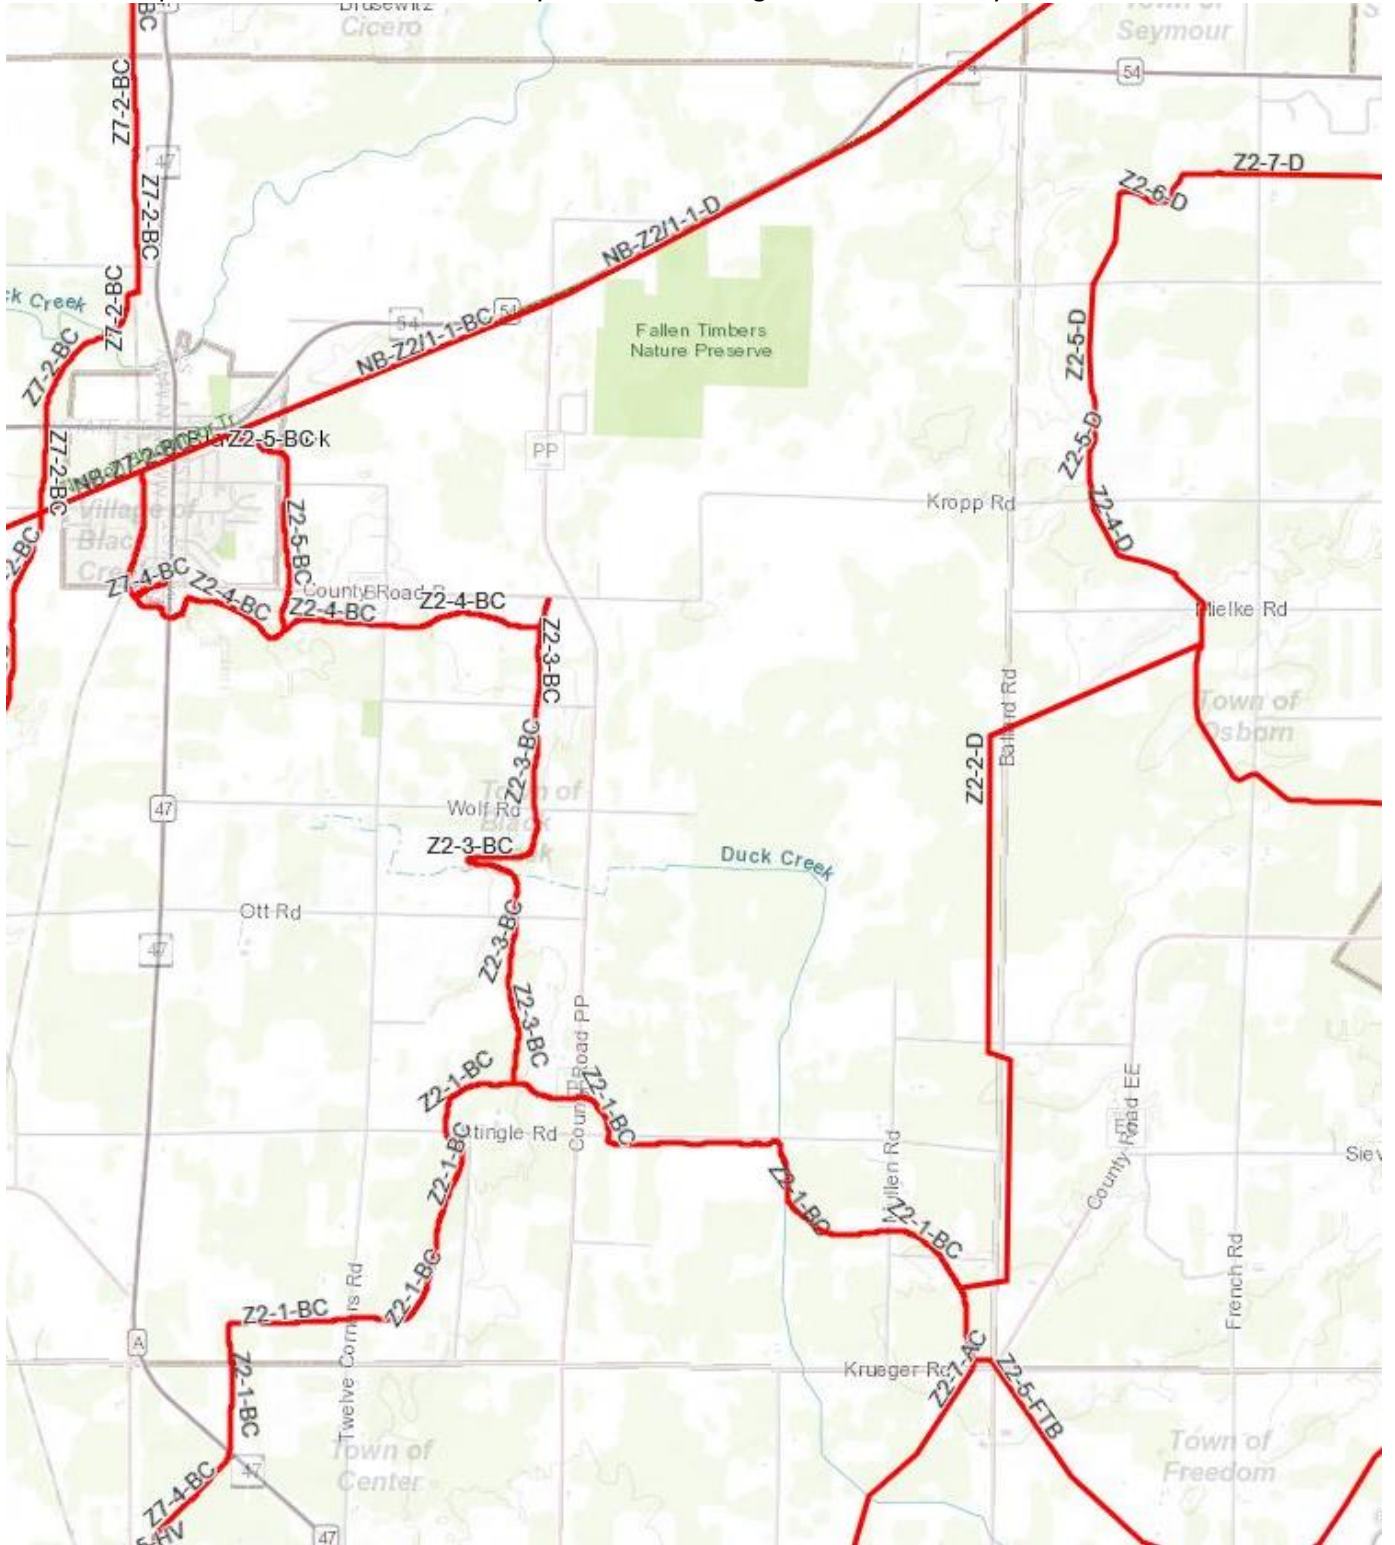

ZONE 2  
Outagamie County  
2018-2020 Snowmobile Trail Map

Zone 2 ranges from Highway 47 east to the Brown/Outagamie County line and from Hwy 54 south to County Road S

**All trail conditions will be posted on  
Facebook at Outagamie County Parks  
Twitter at Outagamie County Parks  
& on the Snowmobile Trail line  
920-832-4791/Option 3**

This portion of Zone 2 runs from Hwy 54 south to Krueger Rd and from Hwy 47 east to French Rd

This portion of Zone 2 runs from Hwy 54 south to Vans Rd. and from French Rd. to the Brown/Outagamie County Line