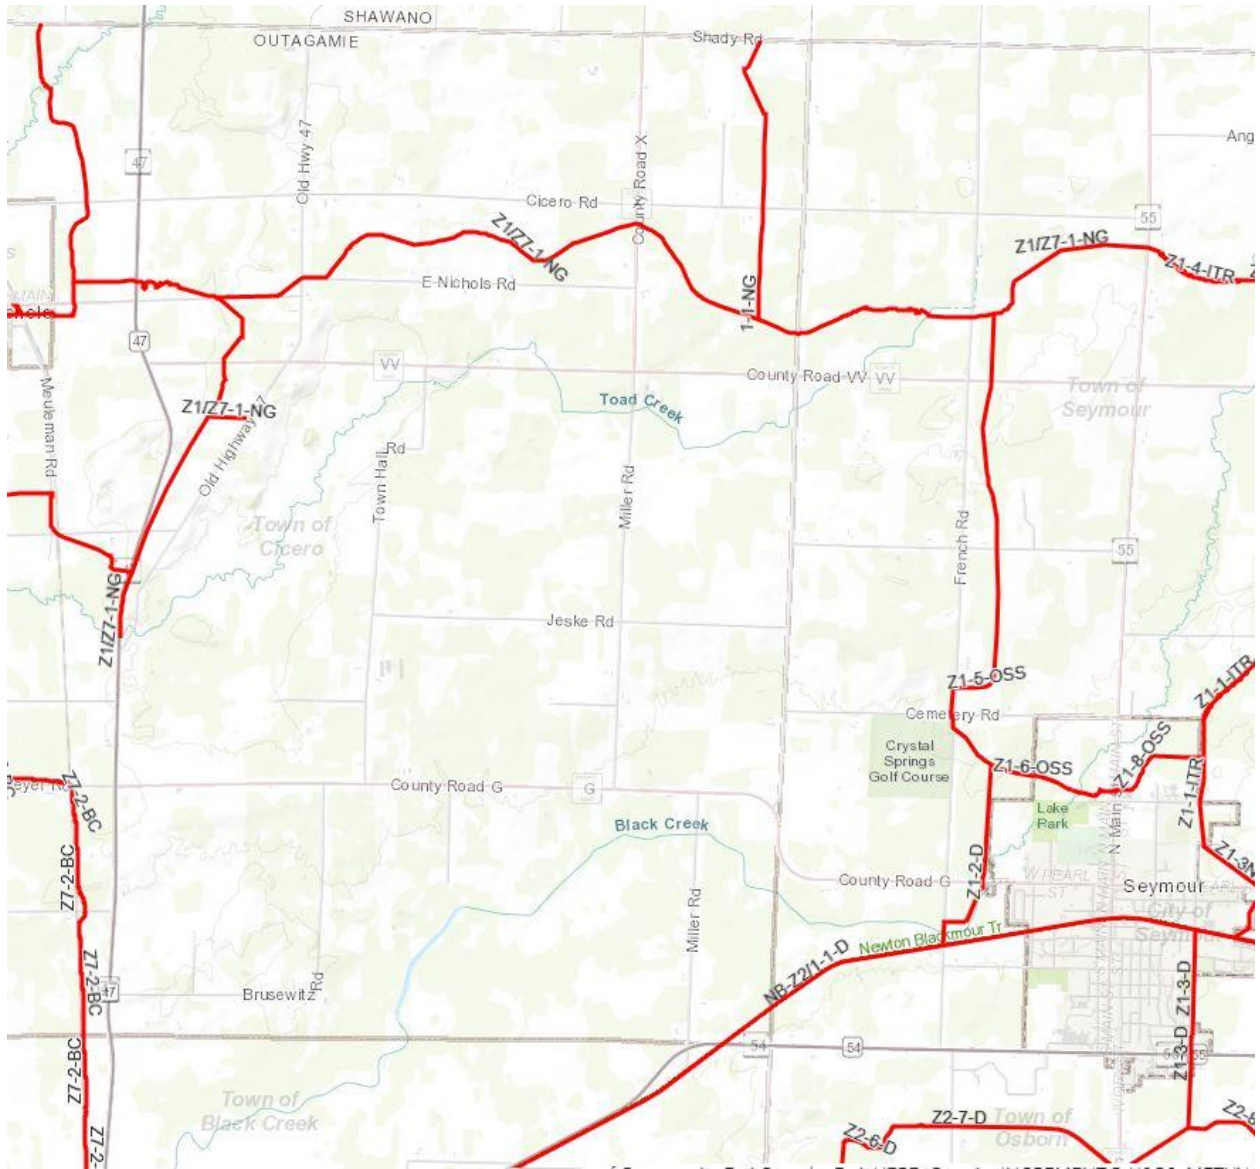

This portion of Zone 1 is from Hwy 47 east to Hwy 55 and the Shawano/Outagamie line to Hwy 54

This portion of Zone 1 is from Hwy 55 east to the Brown/Outagamie County line and south to Hwy 54