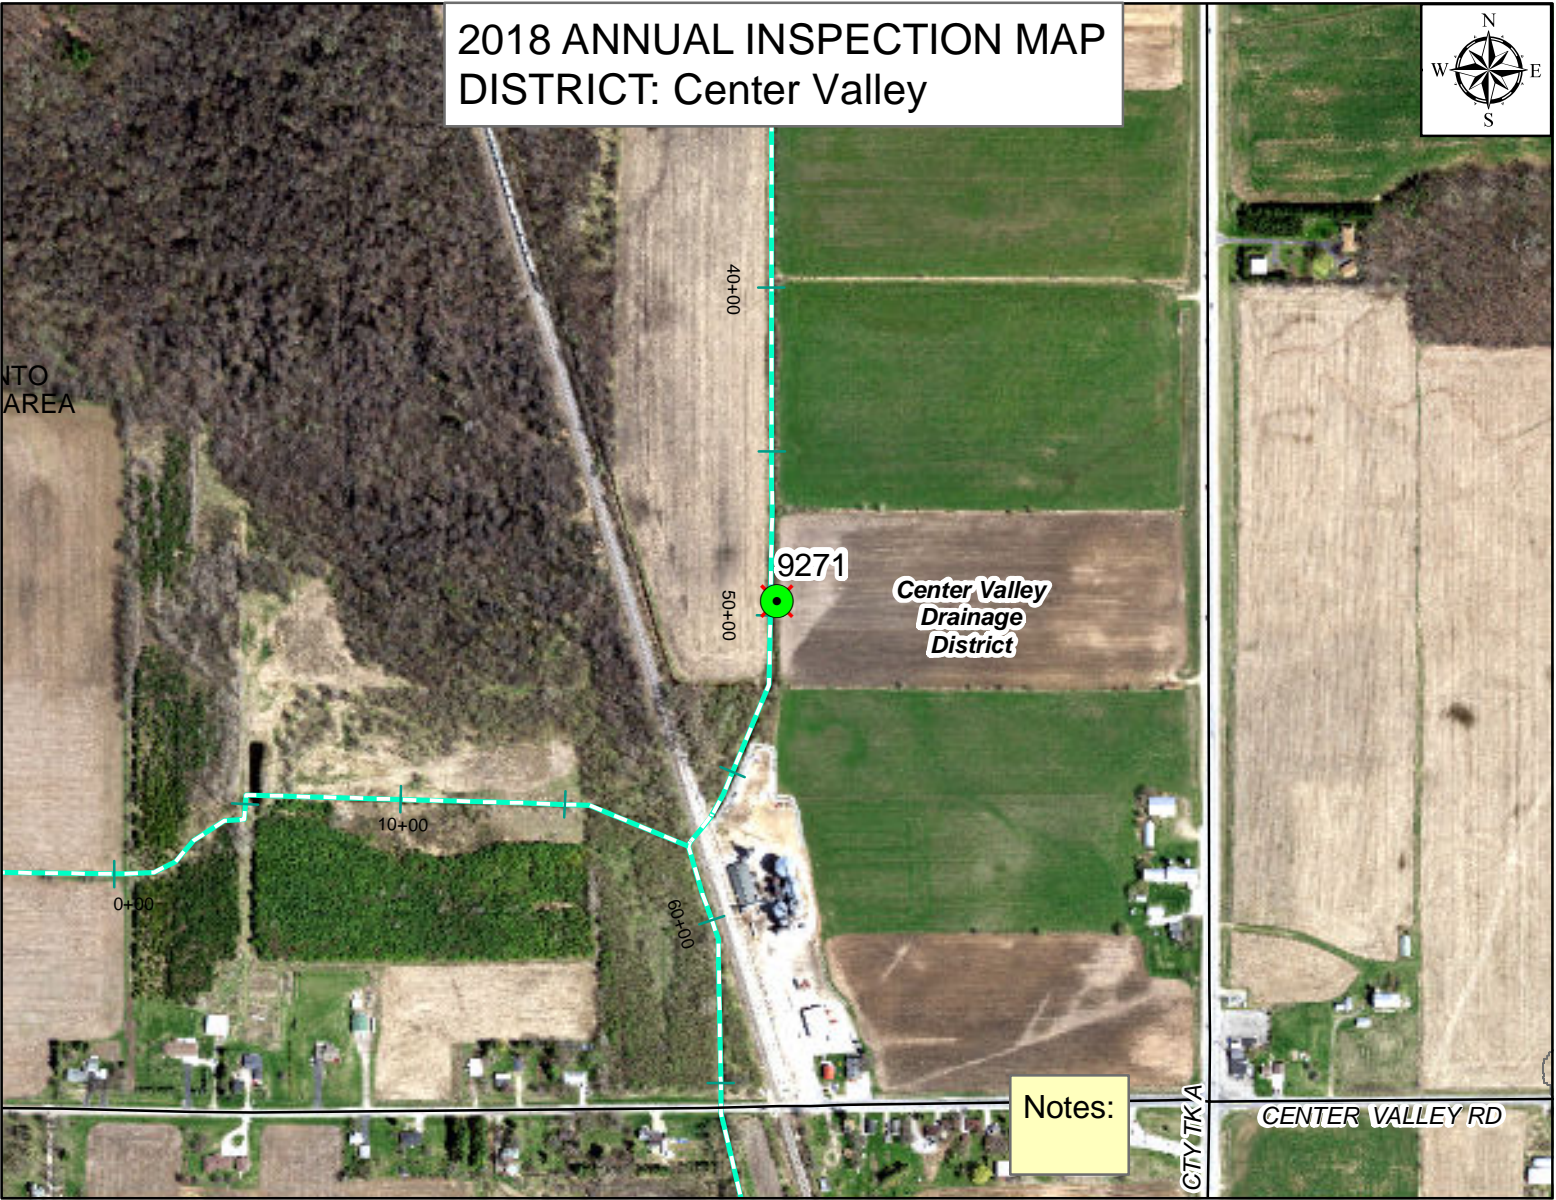

Center Valley Drainage District 2018 INSPECTION MAP

Legend

- × Maint_Point
- Maintenance Needed**
 - Dredge
 - Other
 - RemoveTrees
 - SprayBrush
 - SprayCattails
 - Maint_Line
 - Legal Drain

2018 ANNUAL INSPECTION MAP DISTRICT: Center Valley

PHOTO 1

DDP ID = 9271

PHOTO 2

2018 ANNUAL INSPECTION MAP
DISTRICT: Center Valley

PHOTO 1

DDP ID = 9671

PHOTO 2