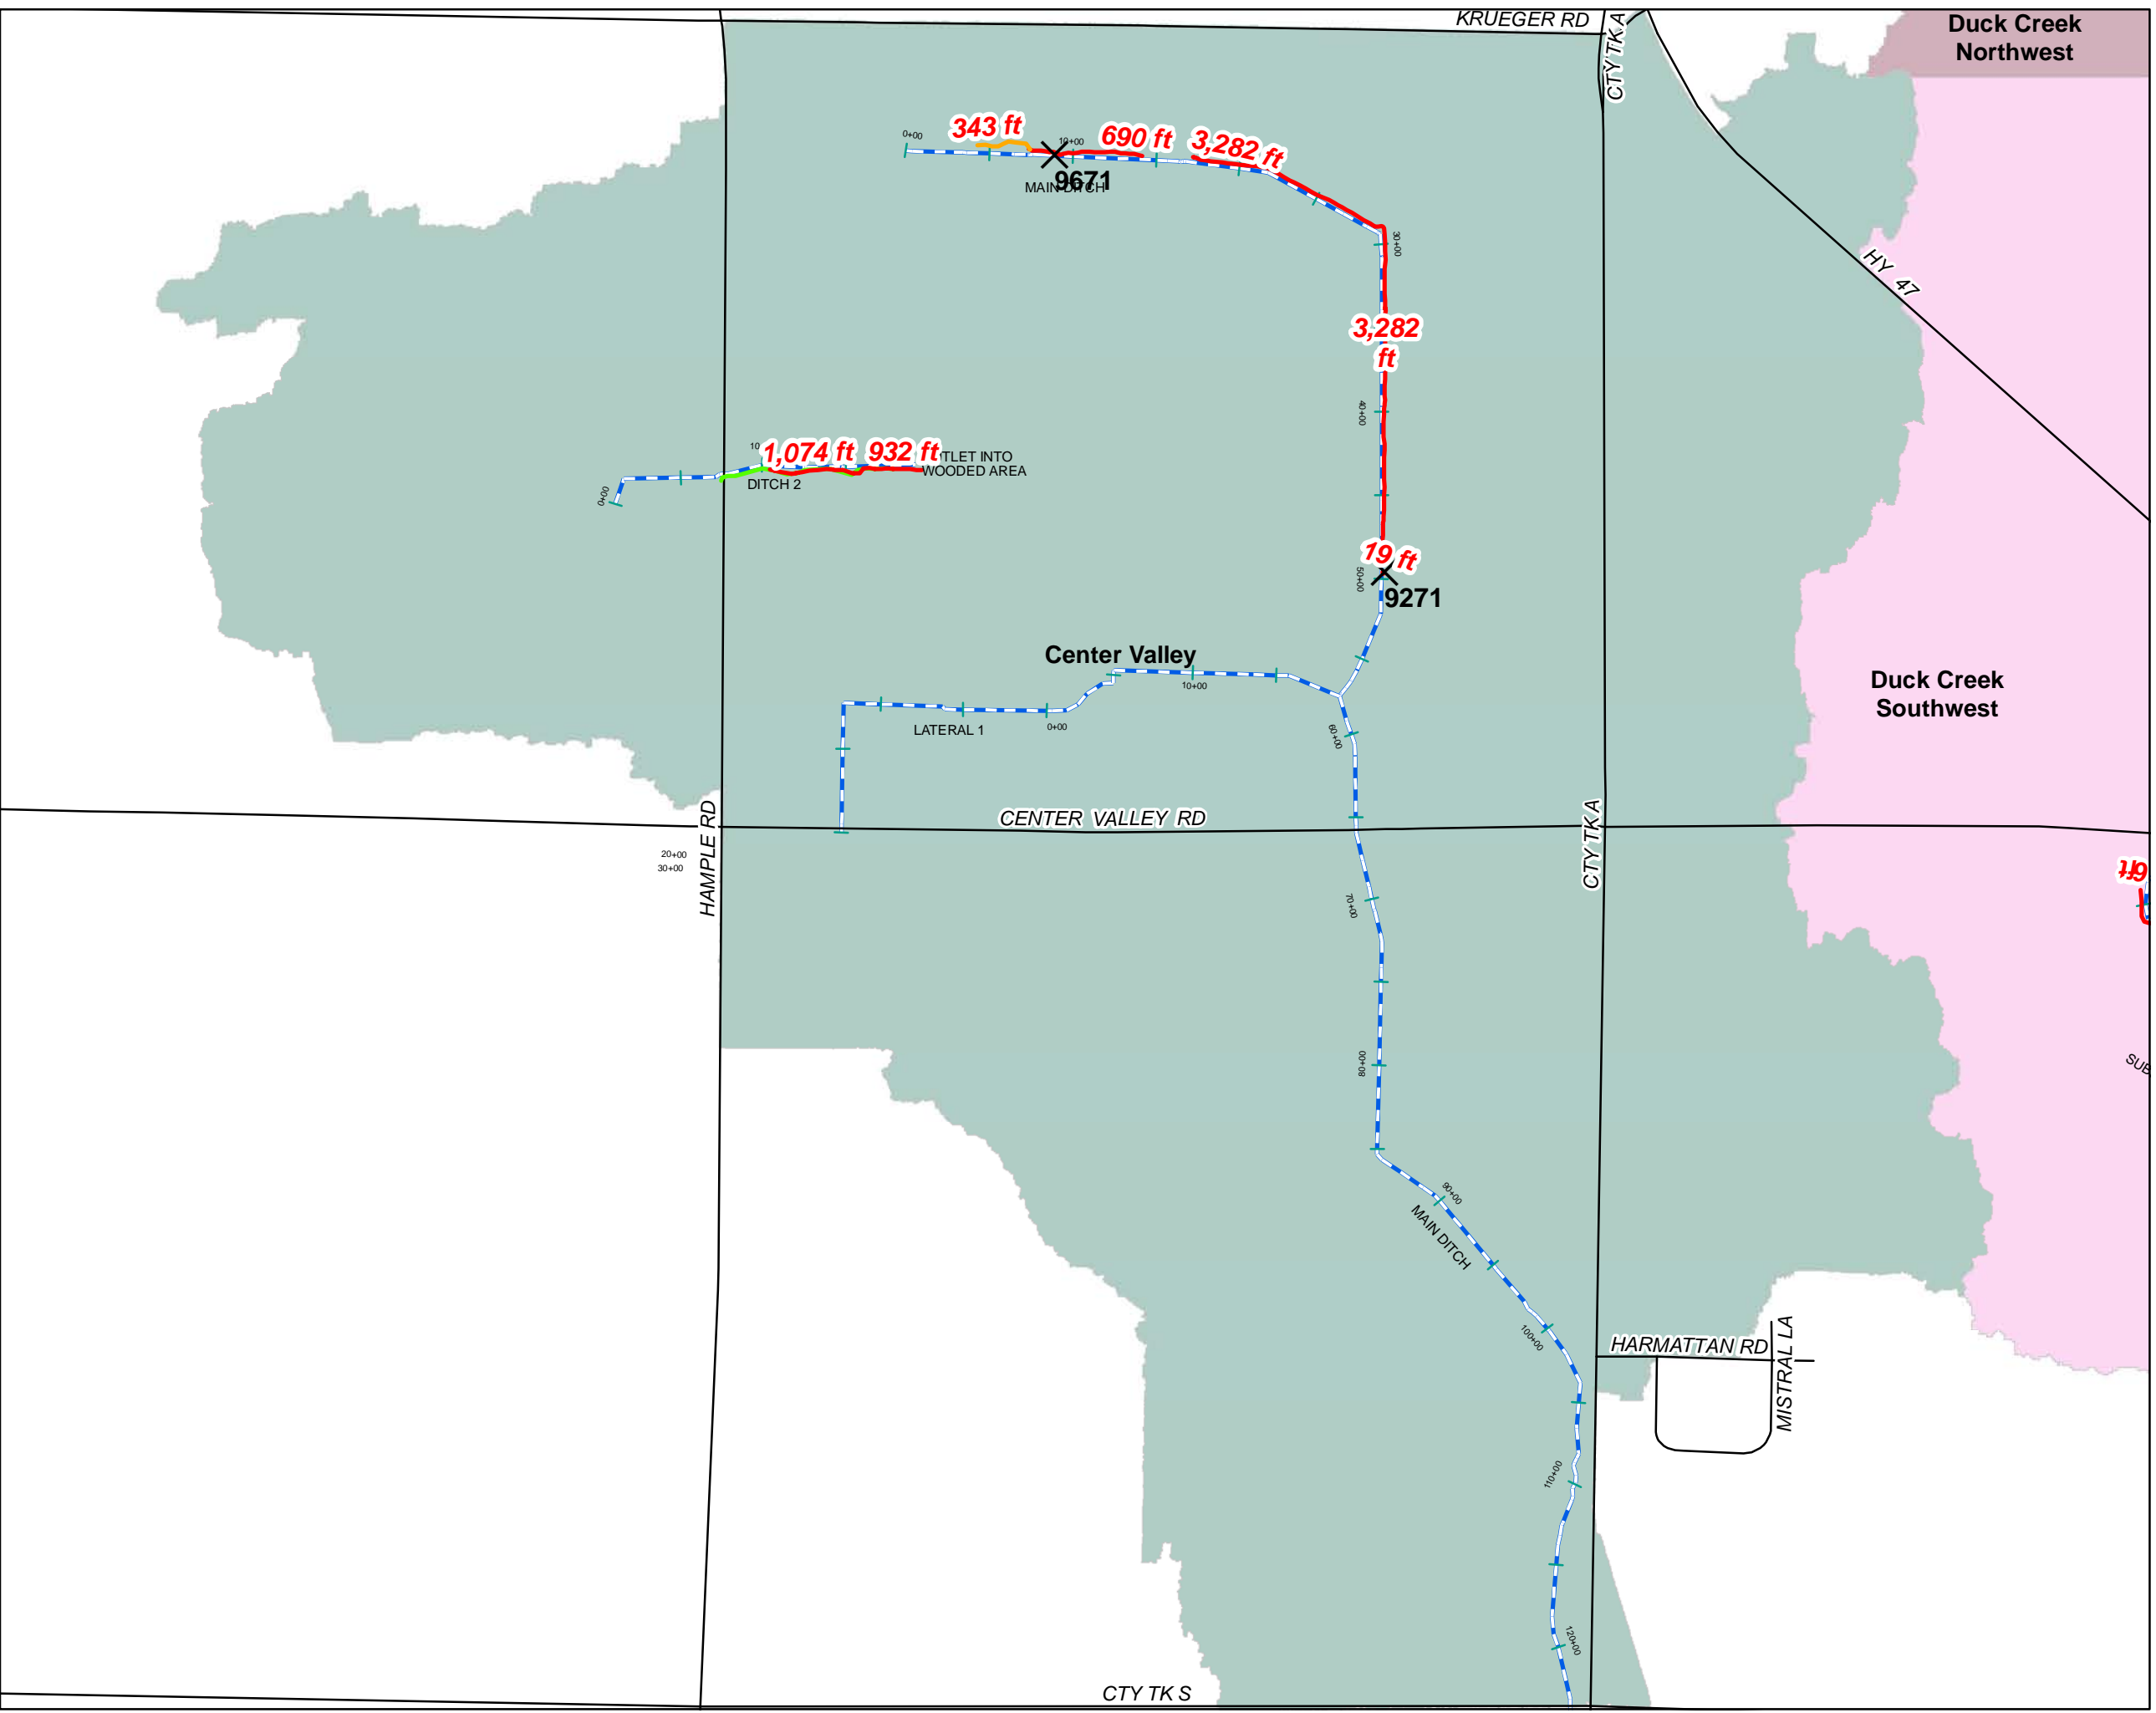

Center Valley Drainage District 2018 INSPECTION MAP

Legend

- × Maint_Point
- Maintenance Needed**
 - Dredge
 - Other
 - RemoveTrees
 - SprayBrush
 - SprayCattails
 - Maint_Line
 - Legal Drain

2018 ANNUAL INSPECTION MAP DISTRICT: Center Valley

PHOTO 1

DDP ID = 9271

PHOTO 2

2018 ANNUAL INSPECTION MAP
DISTRICT: Center Valley

PHOTO 1

DDP ID = 9671

PHOTO 2