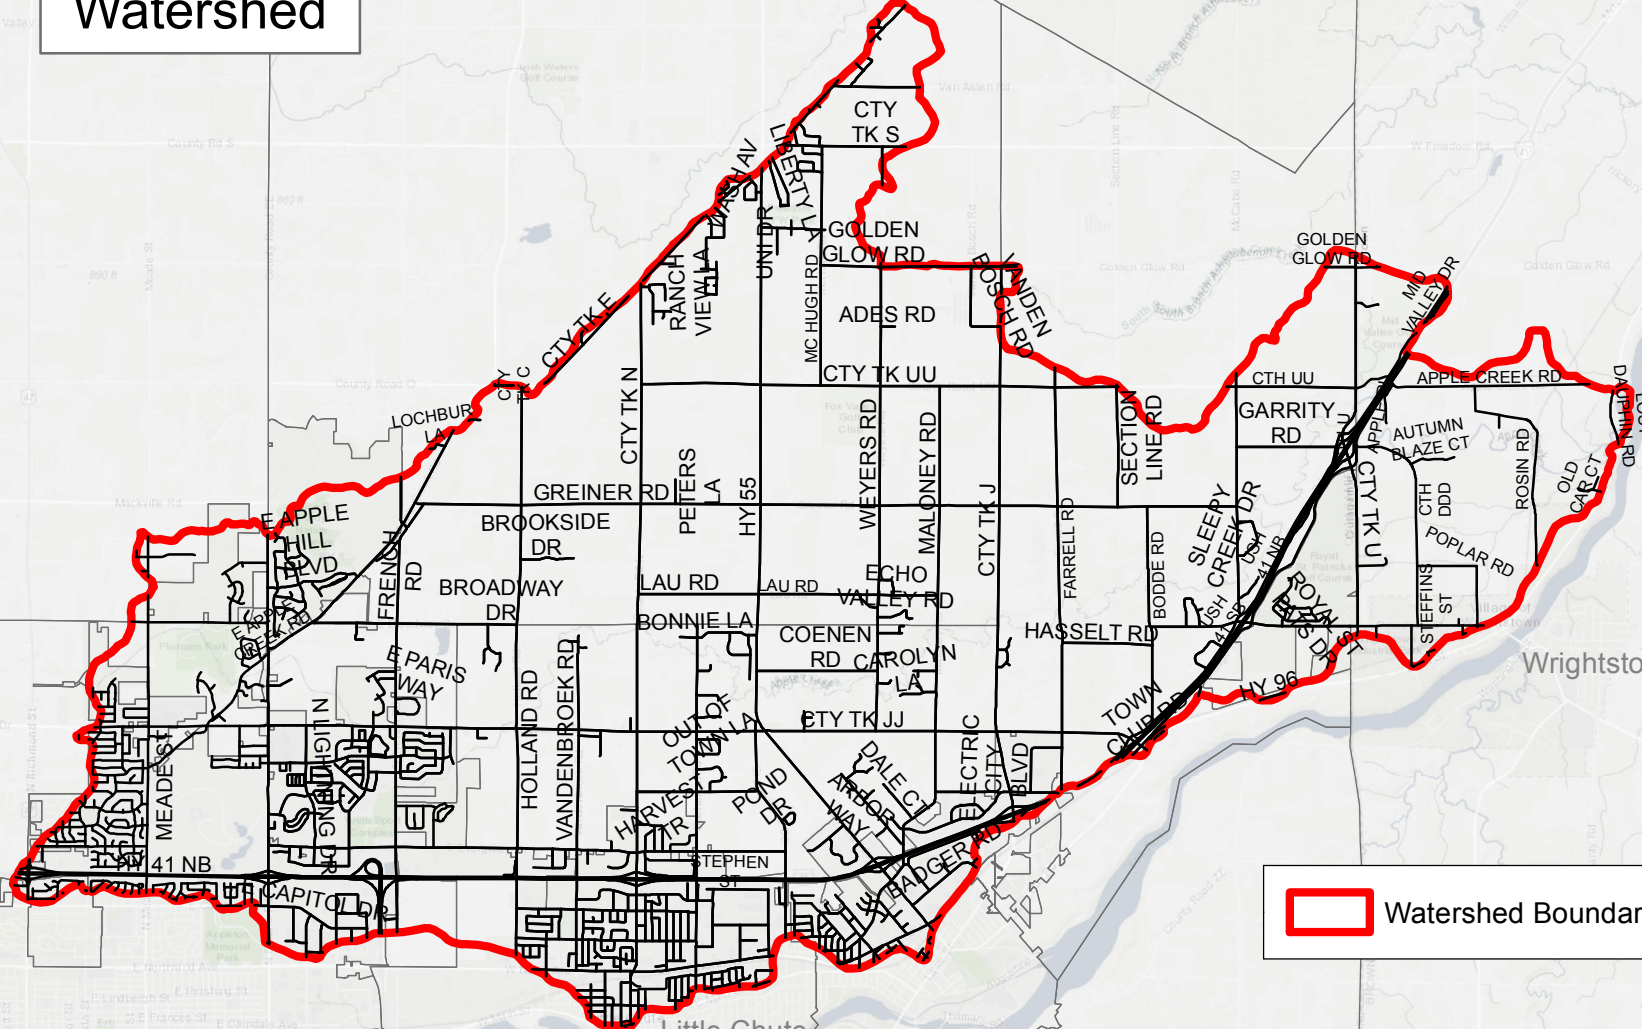

# Apple Creek Watershed

 Watershed Boundary