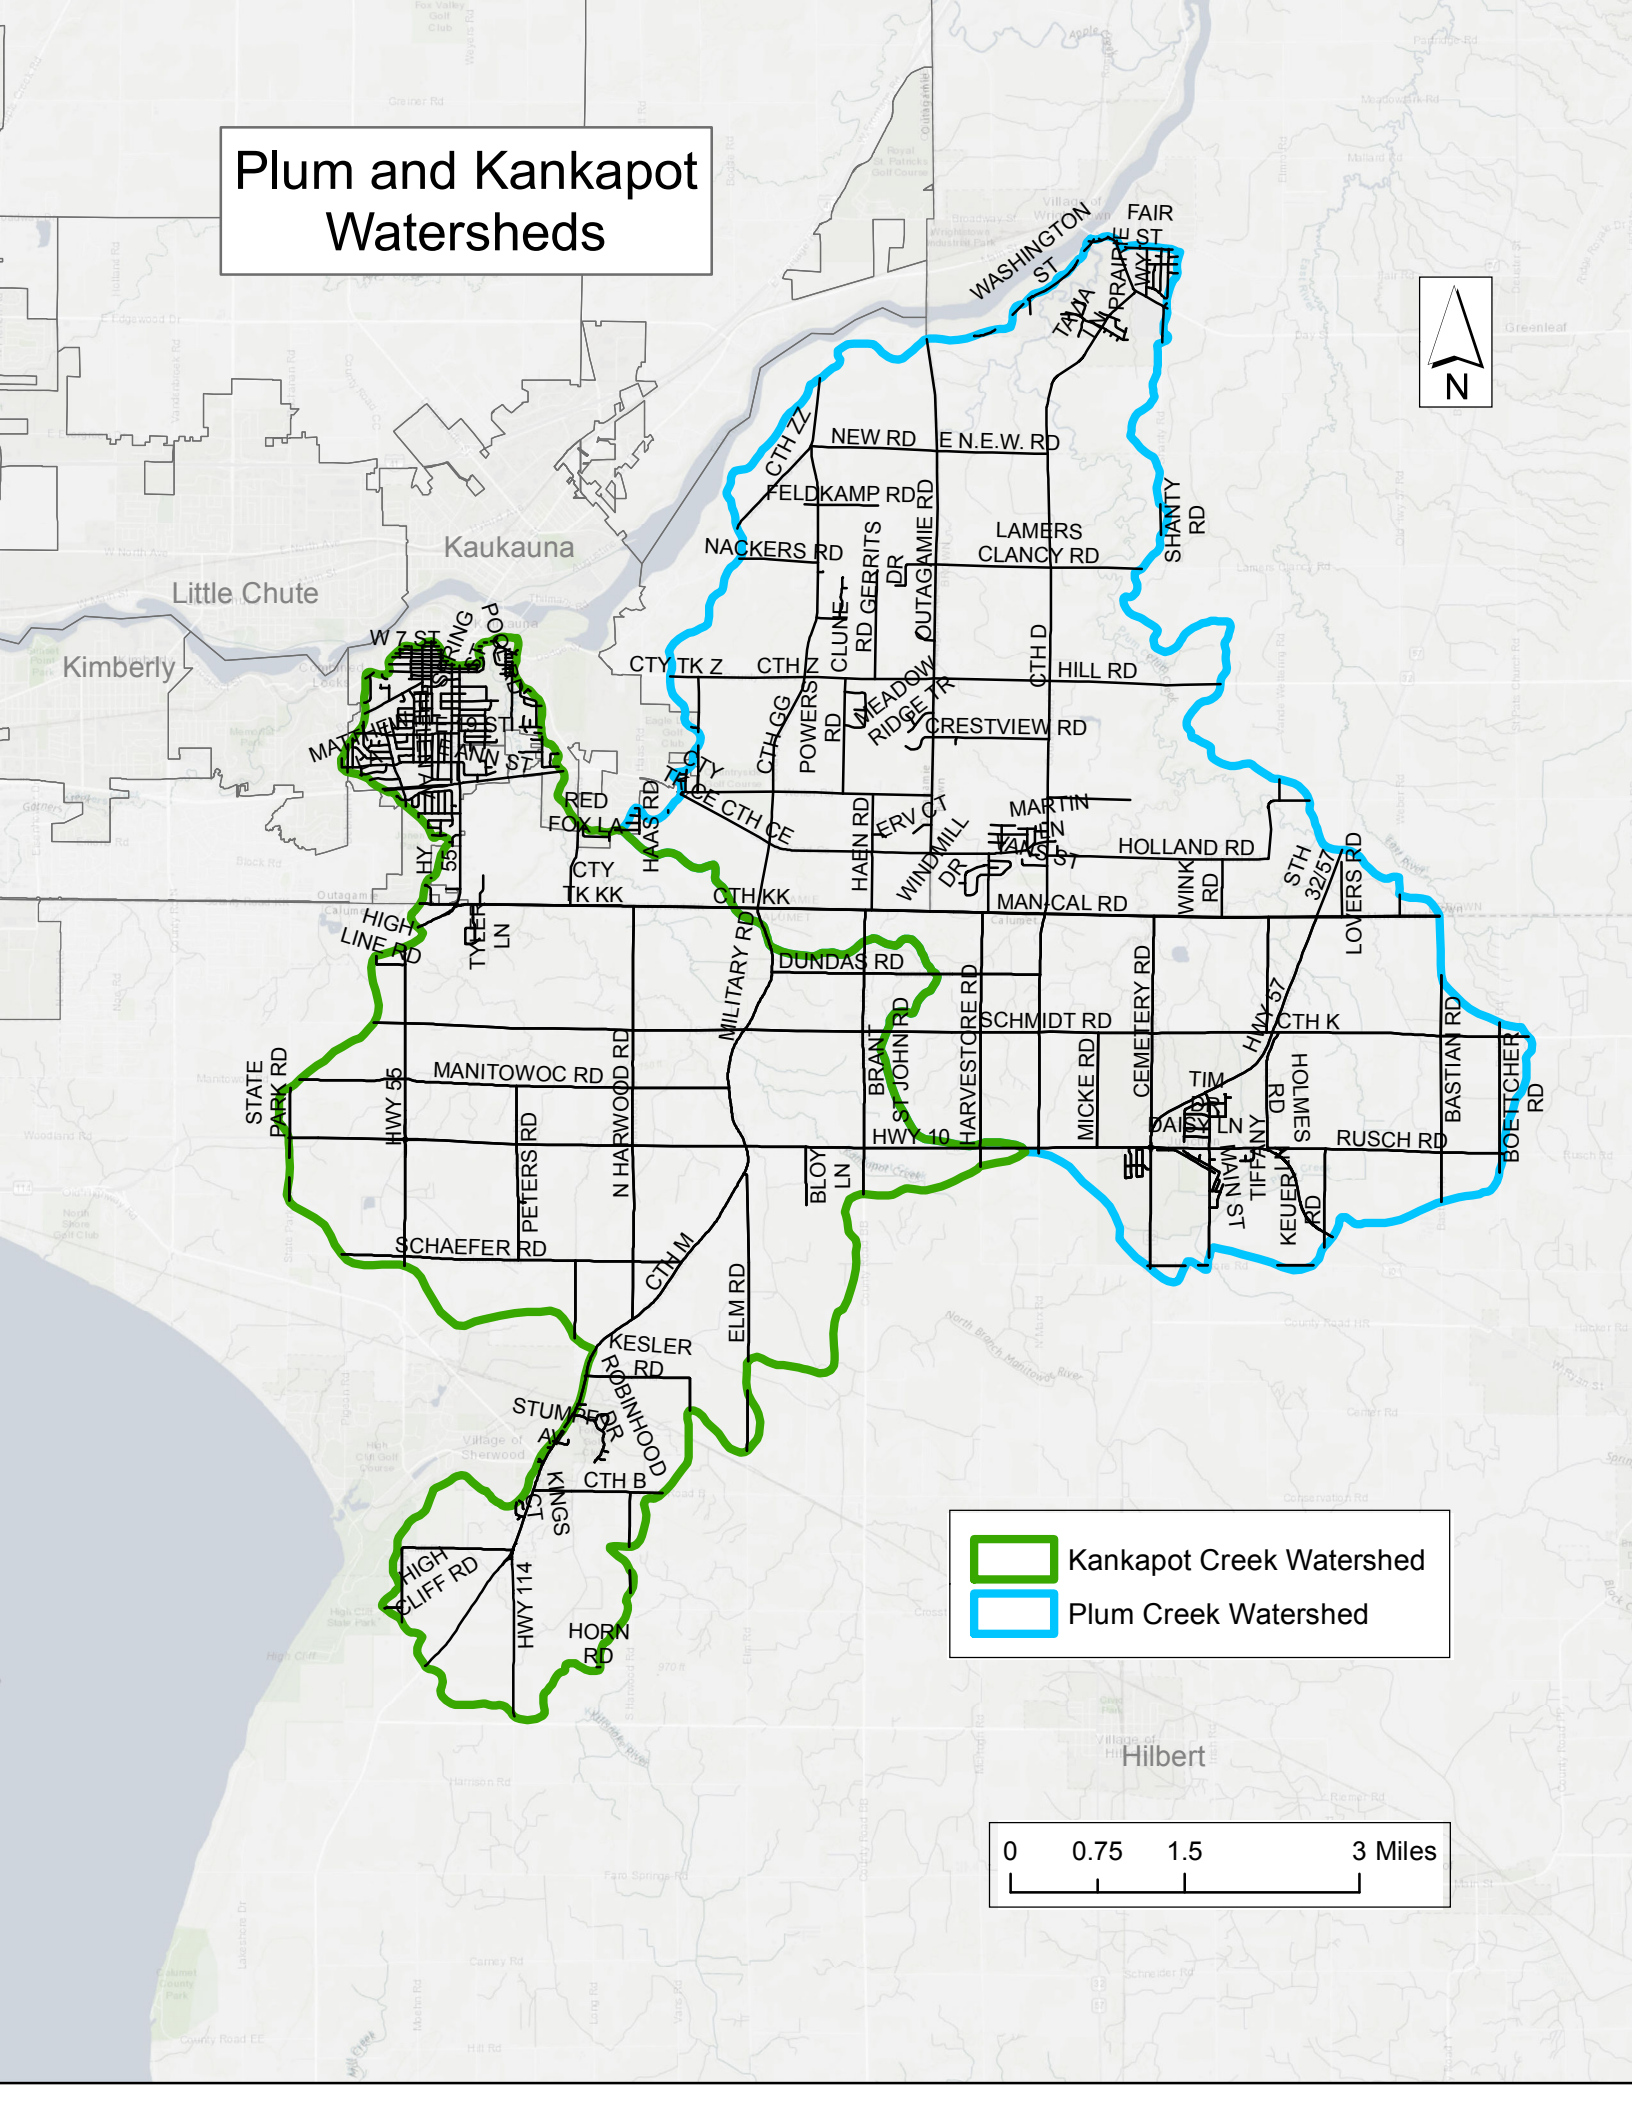

Plum and Kankapot Watersheds

-  Kankapot Creek Watershed
-  Plum Creek Watershed