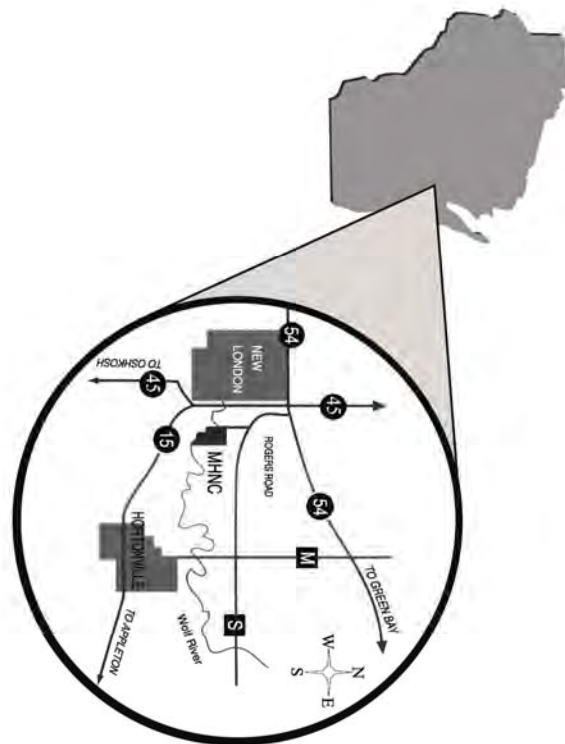

Mosquito Hill Nature Center

Mosquito Hill Nature Center is a year-round educational facility located 2 1/2 miles east of New London along the Wolf River. Owned and operated by Outagamie County, the nature center boasts 430 acres of preserve with 8 miles of hiking and snowshoeing trails; a 12 acre prairie planting; 300 acres of bottomland hardwoods; floating pond platforms; and scenic views from the top of Mosquito Hill, one of the highest points in Outagamie County. Mosquito Hill Nature Center houses a large interpretive building which features hands-on displays, themed classrooms, meeting rooms and a nature library.

Mosquito Hill Nature Center is a unique venue for your next business meeting, retreat or civic gathering.

Mosquito Hill Nature Center
N3880 Rogers Road
New London, WI 54961

Facility Rental

*Conduct Your
Business
Naturally.*

Mosquito Hill Nature Center
N3880 Rogers Road
New London, WI 54961

Phone: (920) 779-6433
Fax: (920) 982-3529
E-mail: mary.swifka@outagamie.org
www.mosquitohill.com