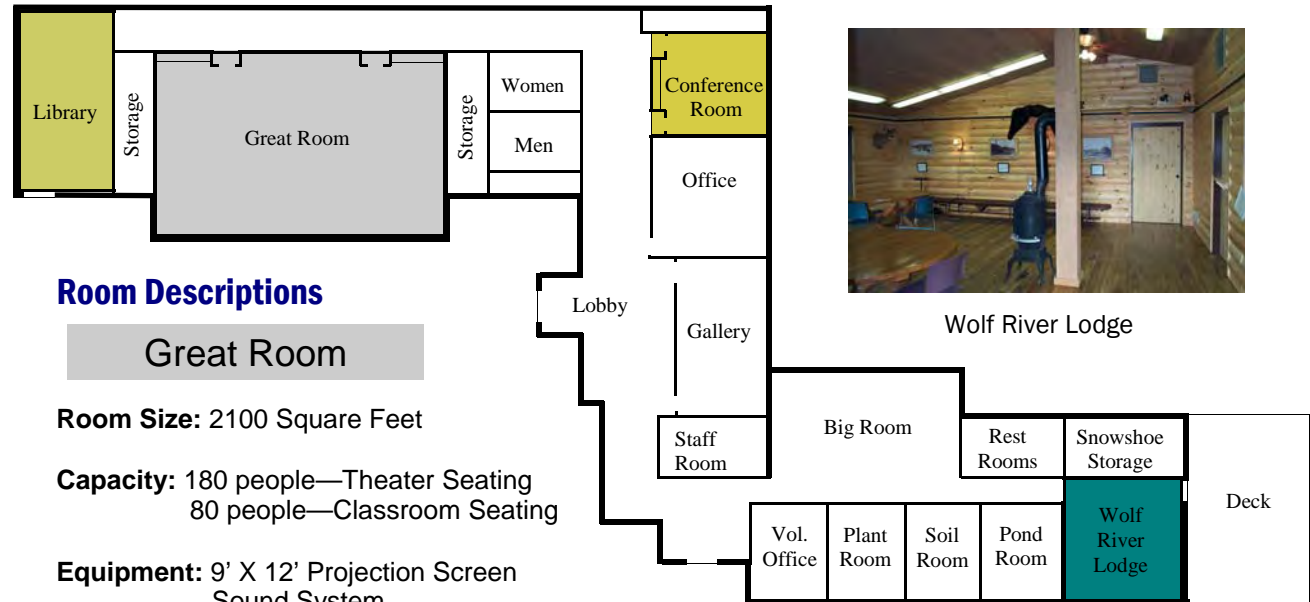

Great Room

Wolf River Lodge

### Room Descriptions

#### Conference Room

**Room Size:** 475 Square Feet

**Capacity:** 10 people—Conference Table

**Equipment:** White board  
Bulletin Boards  
Counter Space w/ Sink  
4' x 10' Conference Table  
Wireless Internet

#### Wolf River Lodge

**Room Size:** 575 Square Feet

**Capacity:** 40 people—Theater Seating  
20 people—Classroom Seating

**Features:** White Pine Log Siding  
Hardwood Floor  
Large Deck w/ tables & seating