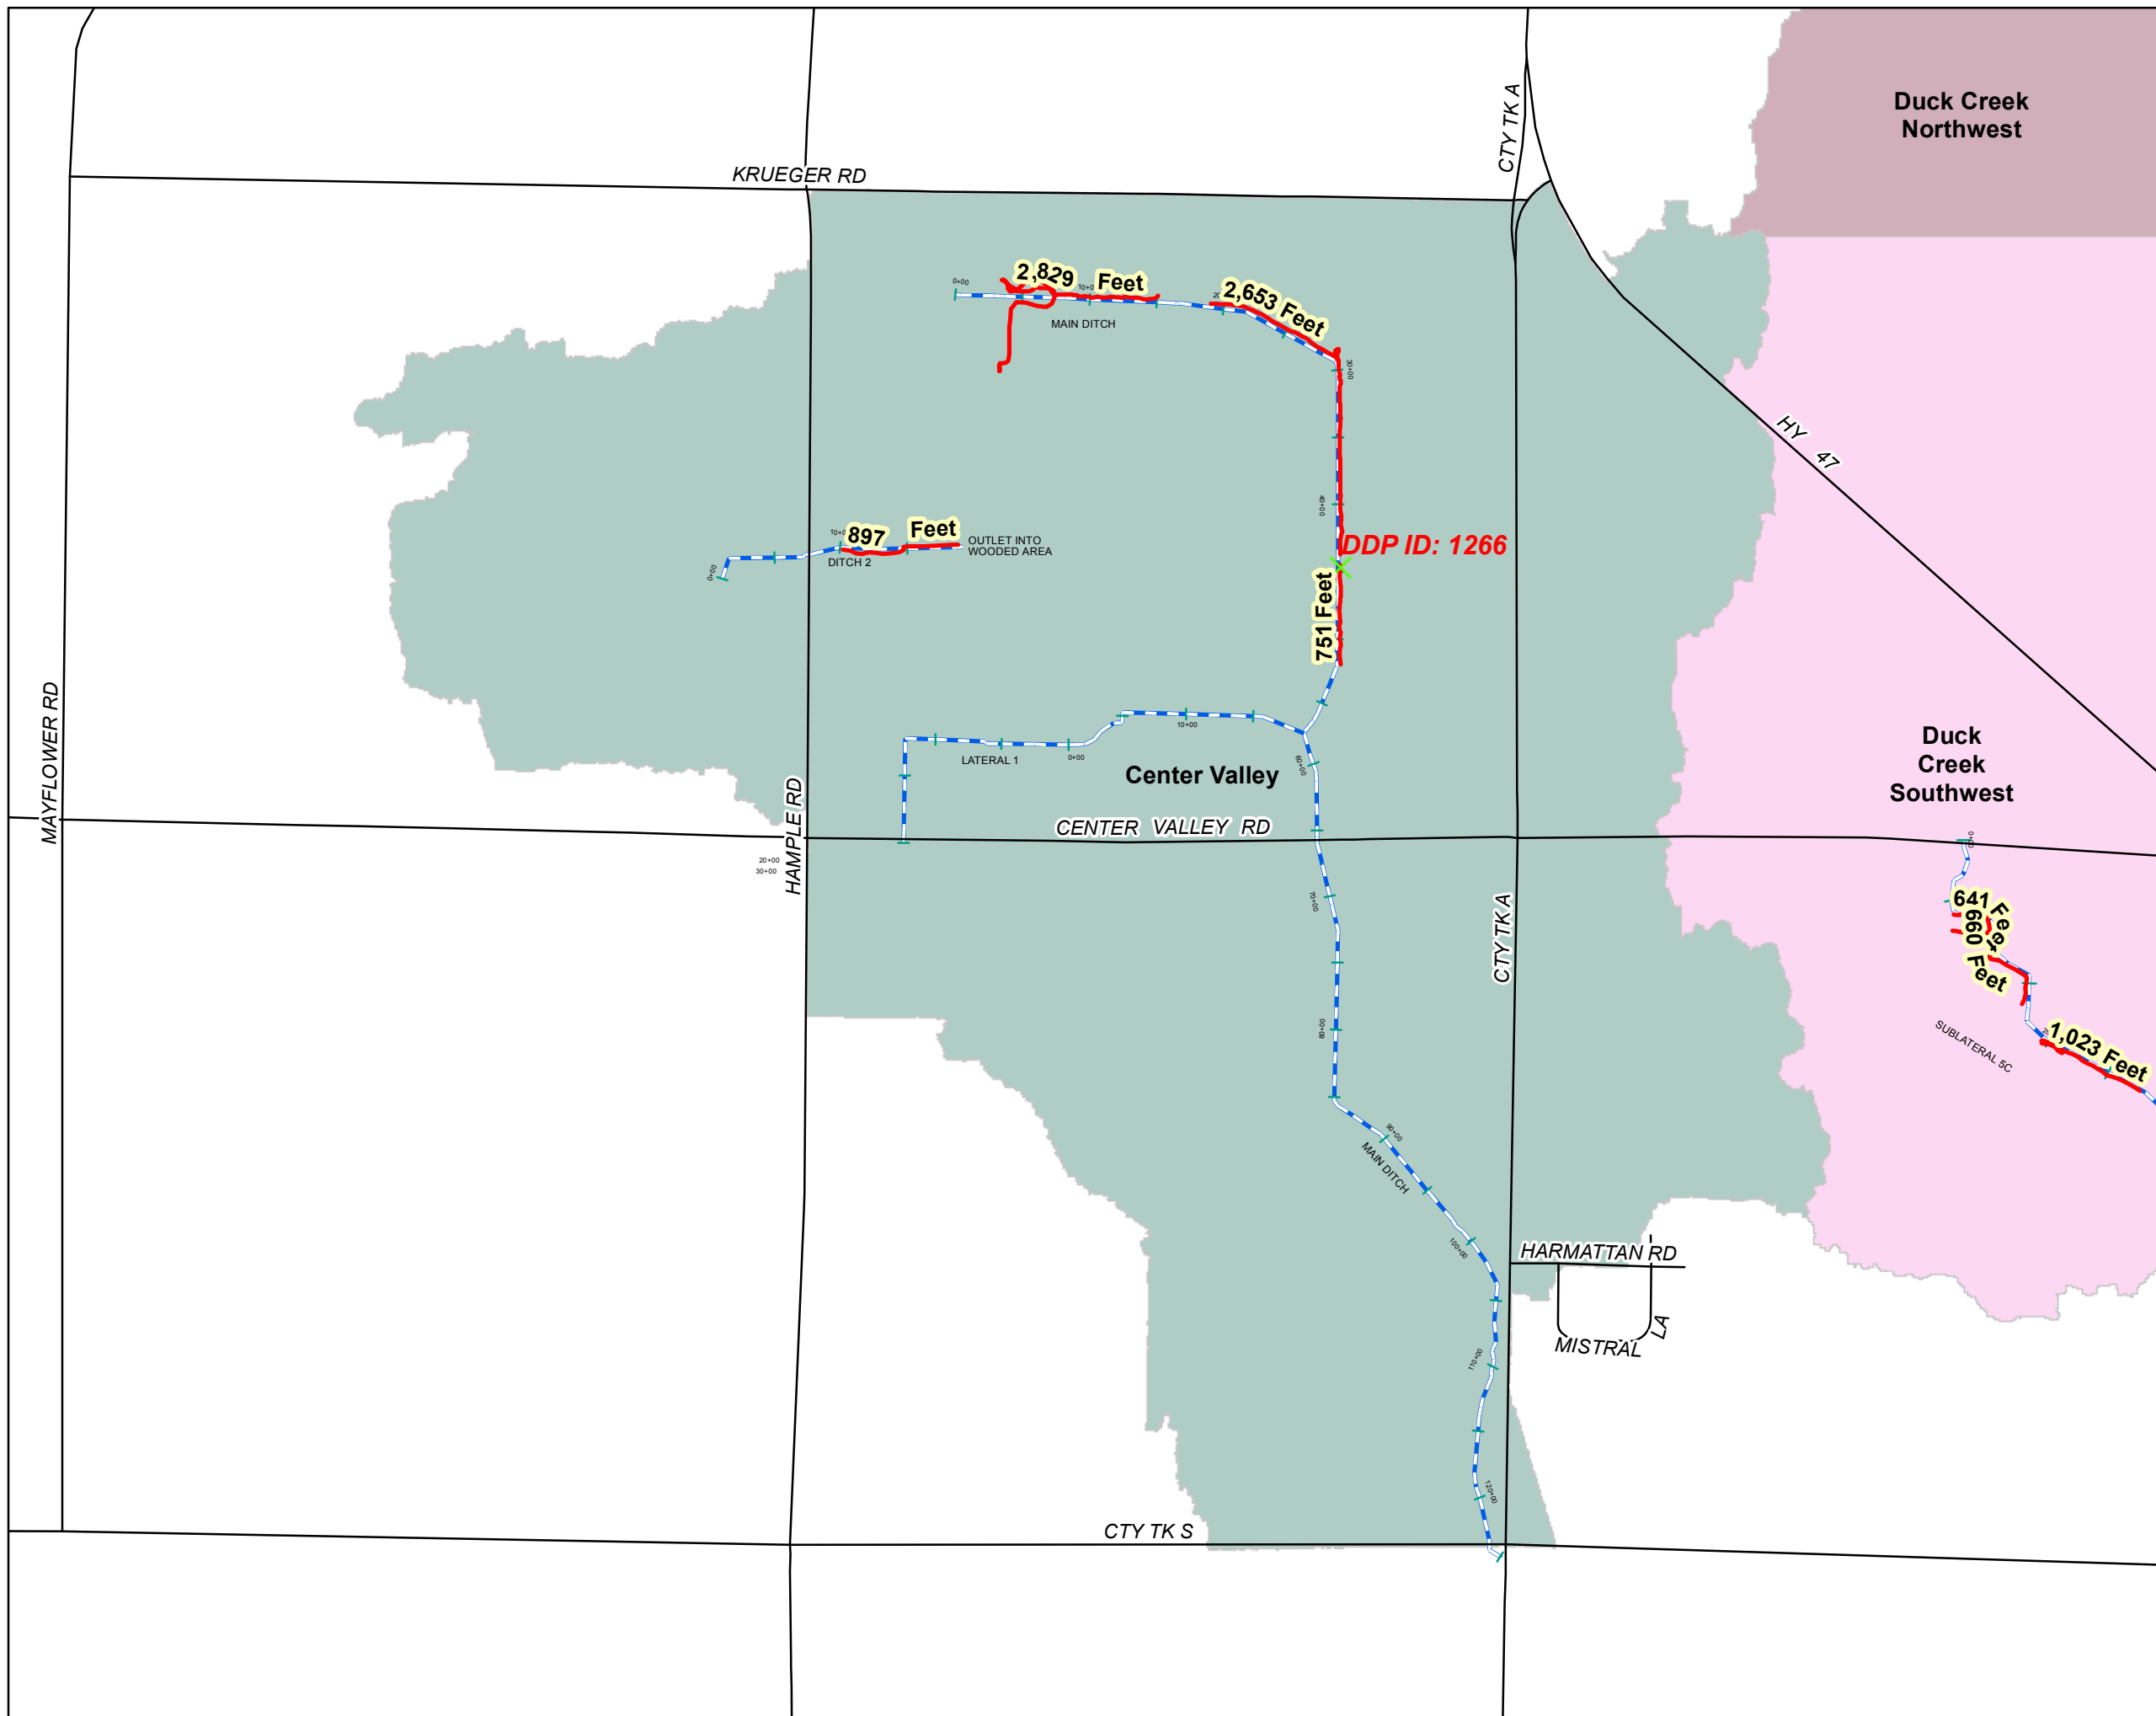

Duck Creek Northwest

Center Valley Drainage District 2017 INSPECTION MAP

Duck Creek Southwest

Legend

✕ Maintenance Point

Maintenance Needed

— Dredge

— Other

— Remove Trees

— Spray Brush

— Spray Cattails

- - - Legal Drain

2017 ANNUAL INSPECTION
DISTRICT: Center Valley

Notes:
Gully Present. Needs repair.

PHOTO 1

PHOTO 2