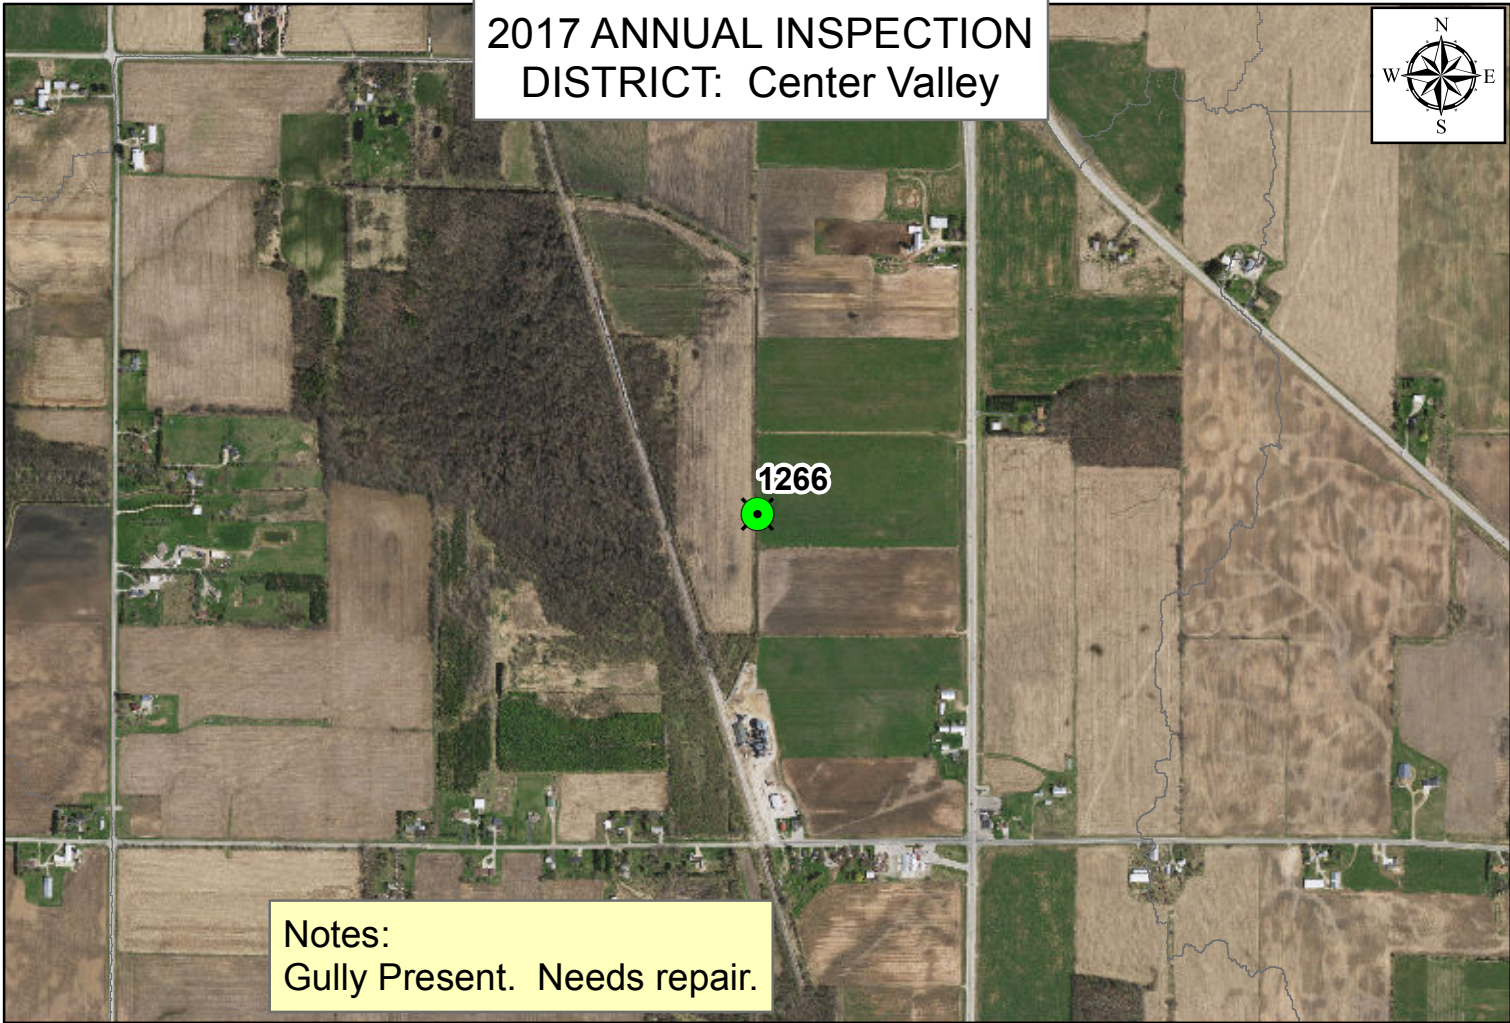

Duck Creek Northwest

Center Valley Drainage District 2017 INSPECTION MAP

Duck Creek Southwest

Legend

✕ Maintenance Point

Maintenance Needed

— Dredge

— Other

— Remove Trees

— Spray Brush

— Spray Cattails

- - - Legal Drain

2017 ANNUAL INSPECTION
DISTRICT: Center Valley

Notes:
Gully Present. Needs repair.

PHOTO 1

PHOTO 2